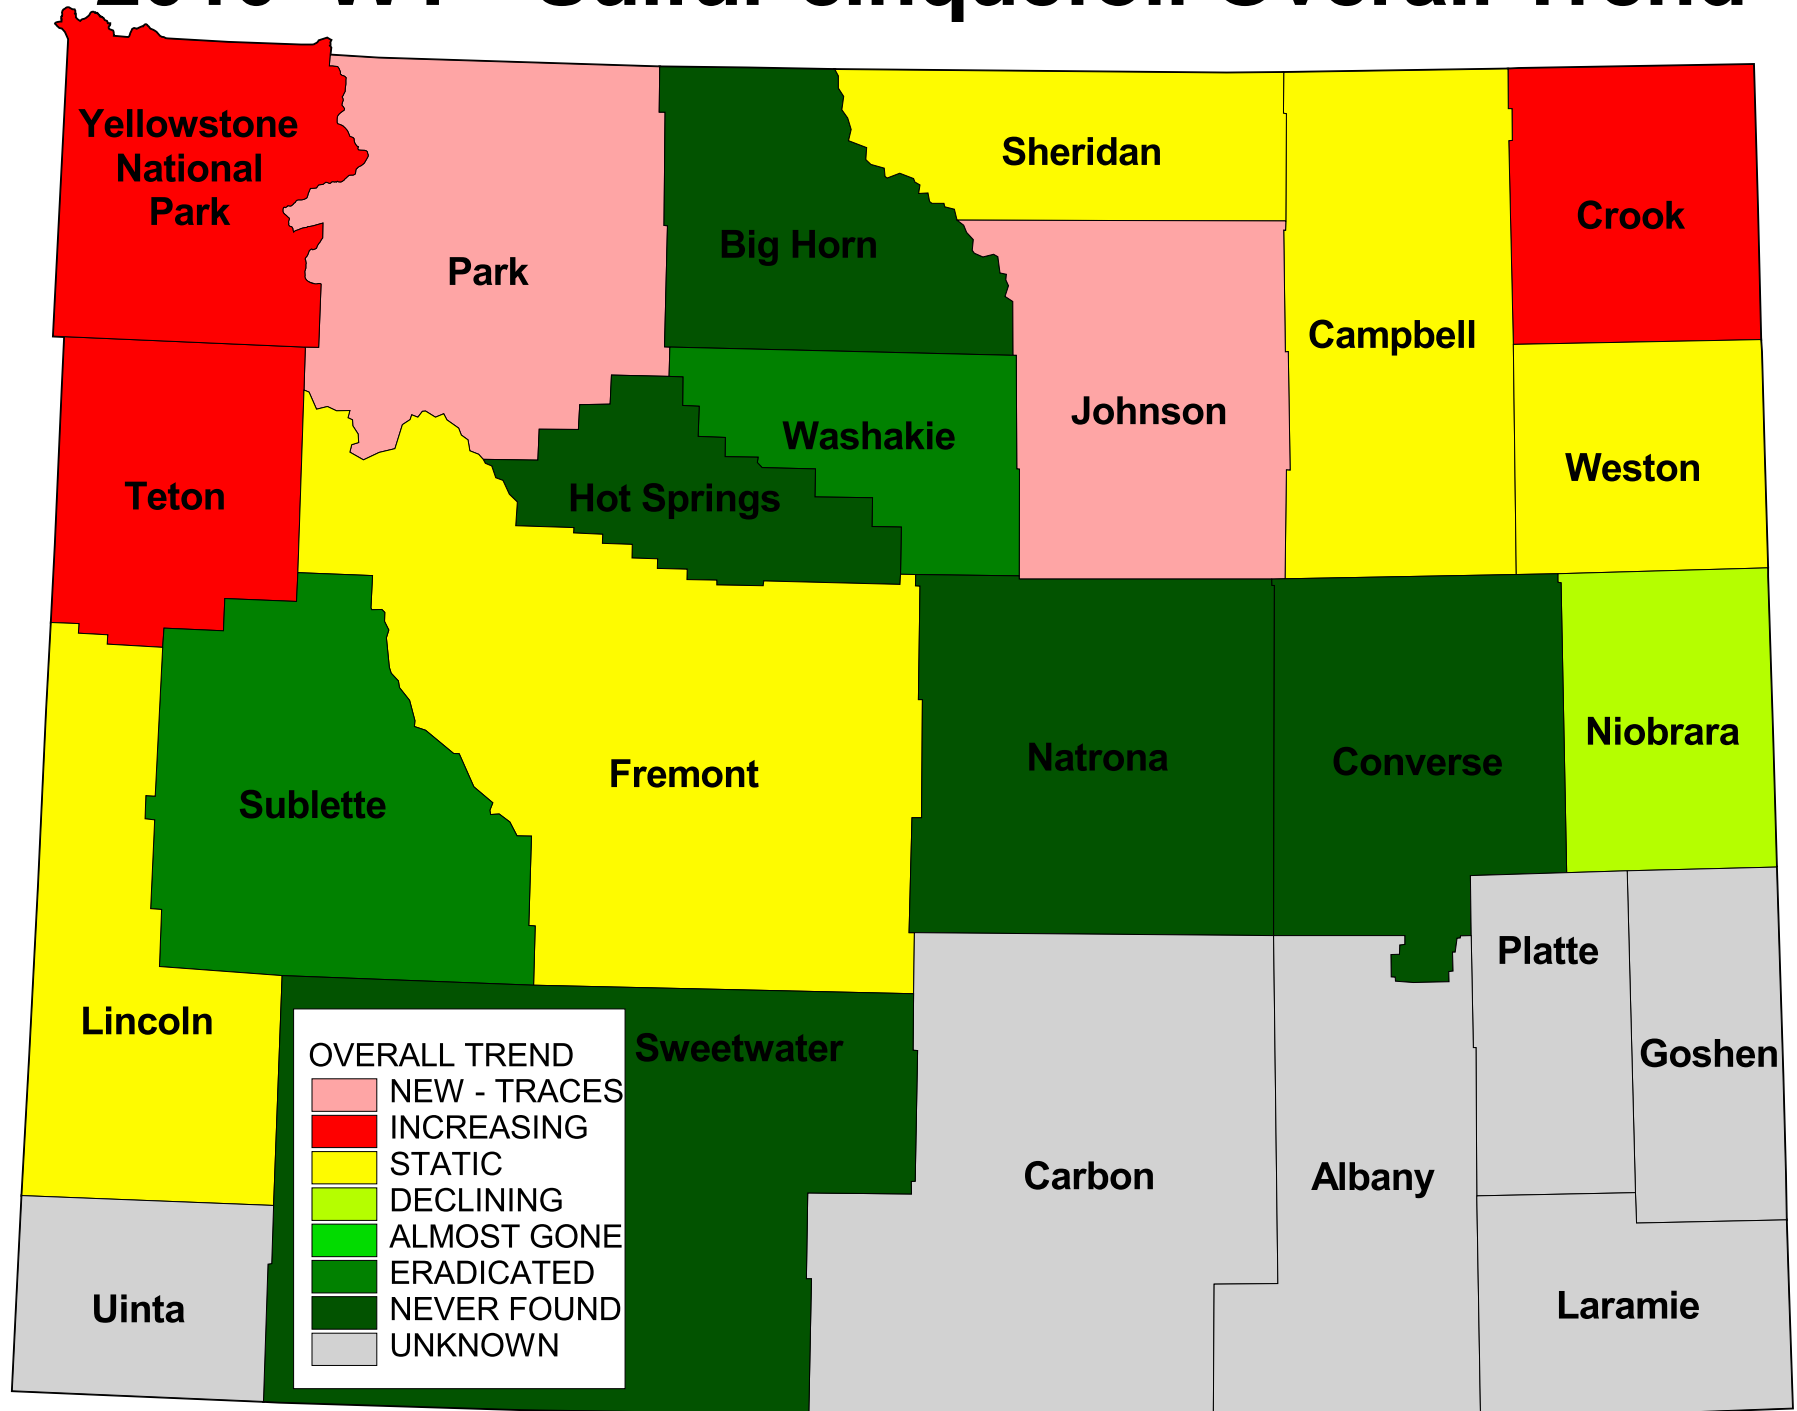

# 2010 WY - Sulfur cinquefoil Overall Trend

OVERALL TREND	
[Pink Box]	NEW - TRACES
[Red Box]	INCREASING
[Yellow Box]	STATIC
[Light Green Box]	DECLINING
[Medium Green Box]	ALMOST GONE
[Dark Green Box]	ERADICATED
[Very Dark Green Box]	NEVER FOUND
[Grey Box]	UNKNOWN