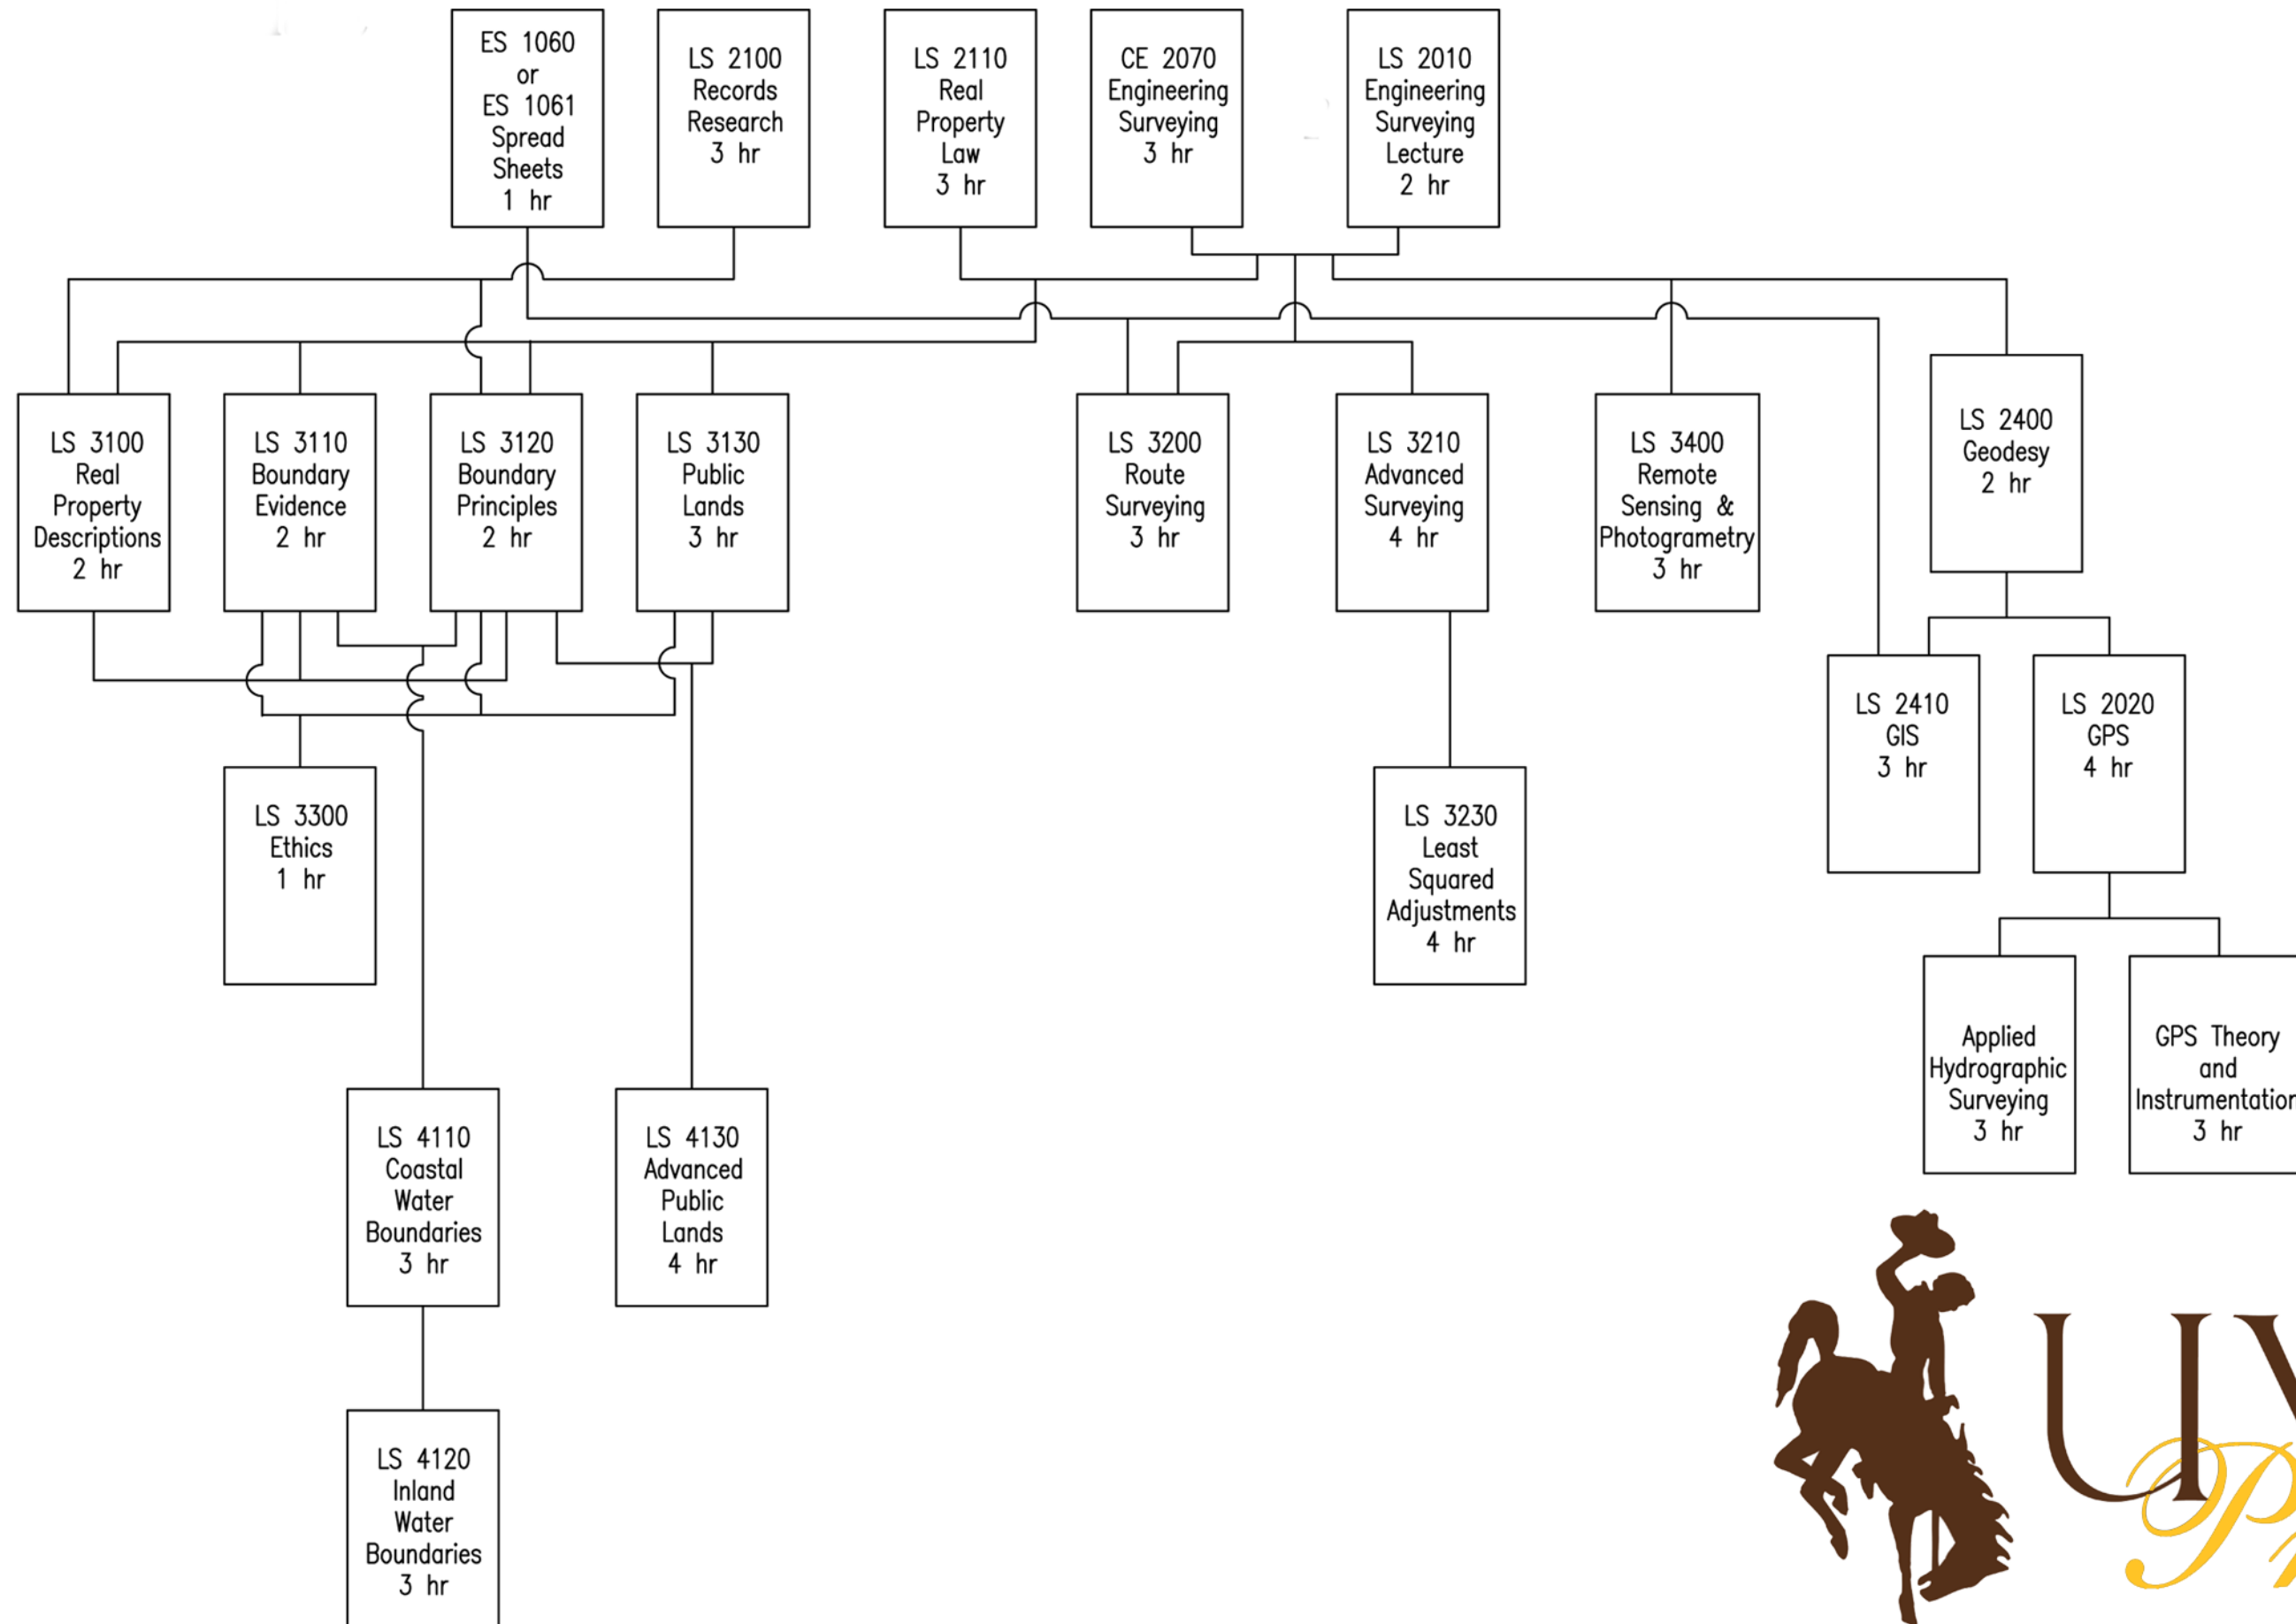

Land Surveying Class Chart

UIW
Pride