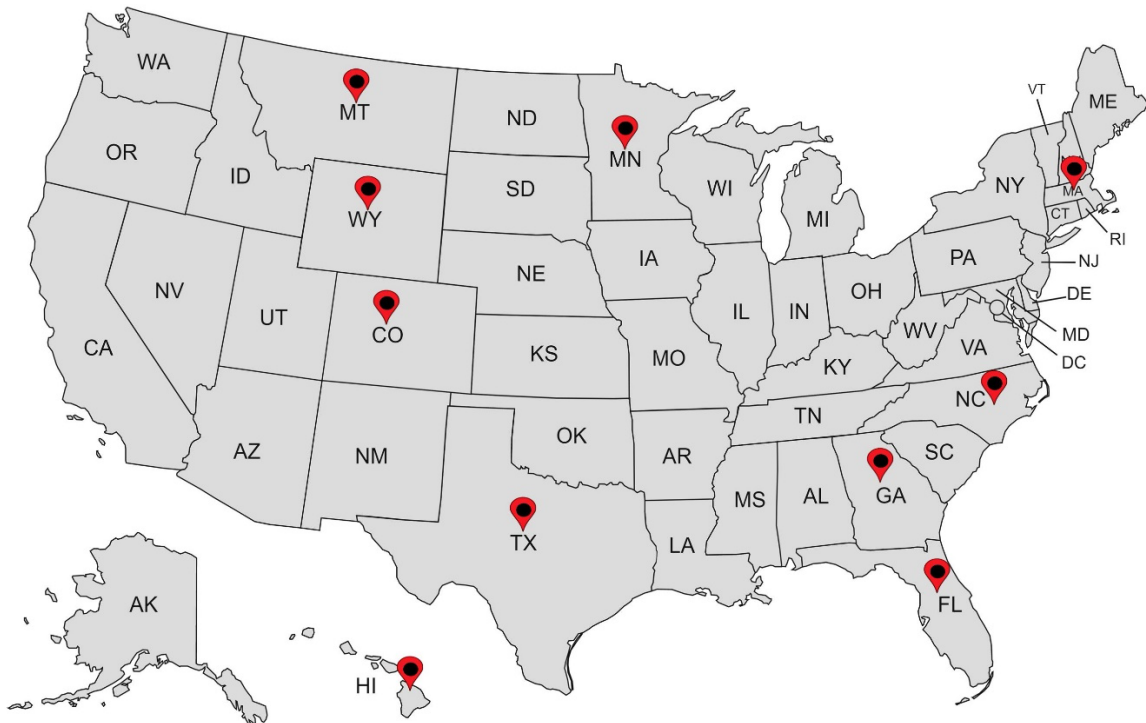

Spring 2022 CM Graduate Data

Employment Locations of UW Construction Management Graduates

State	# of Students Employed by State	Employer	Company Website
Colorado	3	D.R. Horton	drhorton.com
		Millender-White	milenderwhite.com
		KCI	kci.com
Florida	1	United States Air Force	airforce.com
Georgia	3	Charles W Day Design	charleswday.com
		C.S. Britton	csbritton.com
		Nclear	nclear.us
Hawaii	1	PCL Construction	pcl.com/us/en
Maryland	1	Grunley Construction	grunley.com
Minnesota	1	Eagle Building Company	eaglebuildingllc.com
Montana	3	EPC Services	eciusa.com
		Teton Heritage Builders	tetonheritagebuilders.com
		Barnard Construction	barnard-inc.com
North Carolina	1	DPR Construction	dpr.com
Texas	1	Great Southwestern Construction	gswc.us
Wyoming	9	Rocky Mountain Line Systems	rockymtnline.com
		Simon Contractors	simonteam.com
		Groathouse Construction	www.groathouse.com
		Oftedal Construction	oftedalconstruction.com
		WWC Engineering	wwcengineering.com
		Knife River	kniferiver.com
		GW Mechanical	gwmechanical.com
		Sampson Construction	sampson-construction.com
Searle Brothers Construction Company	searlebrothers.com		

Salary Range of Construction Management Graduates

Note: The Average Starting Salary of UW Construction Graduates is \$71, 261.

Employment Sectors of CM Graduates