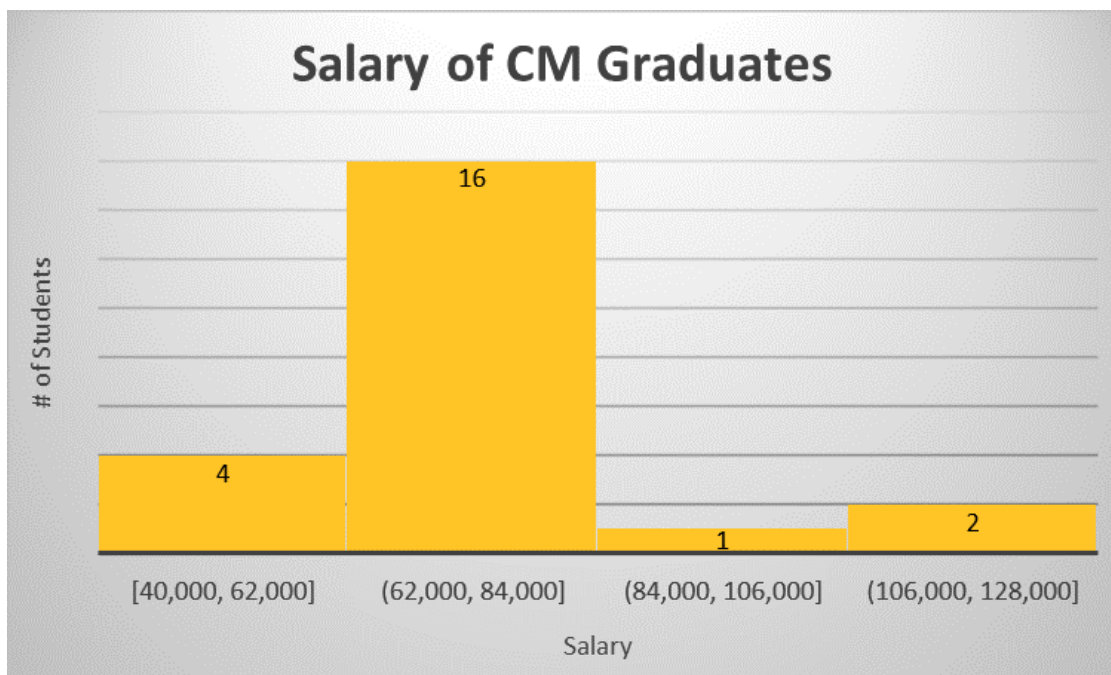

Spring 2022 CM Graduate Data

Employment Locations of UW Construction Management Graduates

State	# of Students Employed by State	Employer	Company Website
Colorado	3	D.R. Horton	drhorton.com
		Millender-White	milenderwhite.com
		KCI	kci.com
Florida	1	United States Air Force	airforce.com
Georgia	3	Charles W Day Design	charleswday.com
		C.S. Britton	csbritton.com
		Nclear	nclear.us
Hawaii	1	PCL Construction	pcl.com/us/en
Maryland	1	Grunley Construction	grunley.com
Minnesota	1	Eagle Building Company	eaglebuildingllc.com
Montana	3	EPC Services	eciusa.com
		Teton Heritage Builders	tetonheritagebuilders.com
		Barnard Construction	barnard-inc.com
North Carolina	1	DPR Construction	dpr.com
Texas	1	Great Southwestern Construction	gswc.us
Wyoming	9	Rocky Mountain Line Systems	rockymtnline.com
		Simon Contractors	simonteam.com
		Groathouse Construction	www.groathouse.com
		Oftedal Construction	oftedalconstruction.com
		WWC Engineering	wwcengineering.com
		Knife River	kniferiver.com
		GW Mechanical	gwmechanical.com
		Sampson Construction	sampson-construction.com
Searle Brothers Construction Company	searlebrothers.com		

Salary Range of Construction Management Graduates

Note: The Average Starting Salary of UW Construction Graduates is \$71, 261.

Employment Sectors of CM Graduates