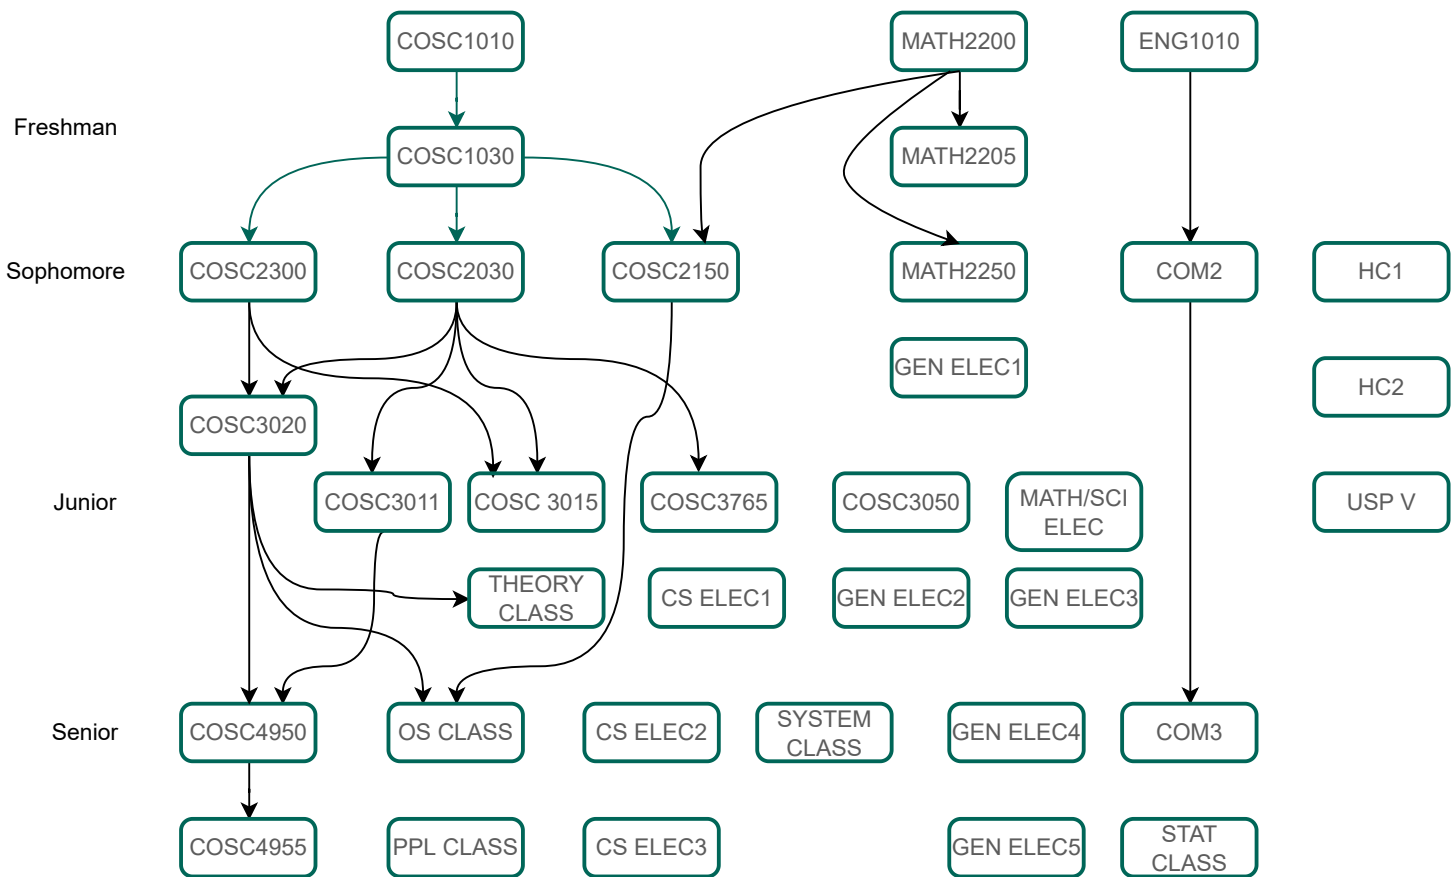

Computer Science Flow Chart (AY 2021, 2022)

OS CLASS: COSC 4740 (fall only) or COSC 3750 (spring only)

THEORY CLASS: COSC 4100 (fall only) or COSC 4200 (spring only)

PPL CLASS: COSC 4780 (prerec of 3015) or COSC 4785 (prerec of 2150 and cosc 3020)

SYSTEM CLASS: COSC 4820 (prerec COSC 2030) or COSC 4760 (prerec COSC 2150 and COSC 2030) OR EE4870 (prerec EE2390_

STAT CLASS: STAT 2010 or STAT 2070

COSC ELECTIVES generally have a prerec of COSC 2030 or COSC 3020

GEN ELECT: Can meet any other requirement for the major, and should be selected to satisfy the upper division requirement and can be computer science courses.

MATH/SCI ELEC: is math or science elective, see approved list of science and math courses