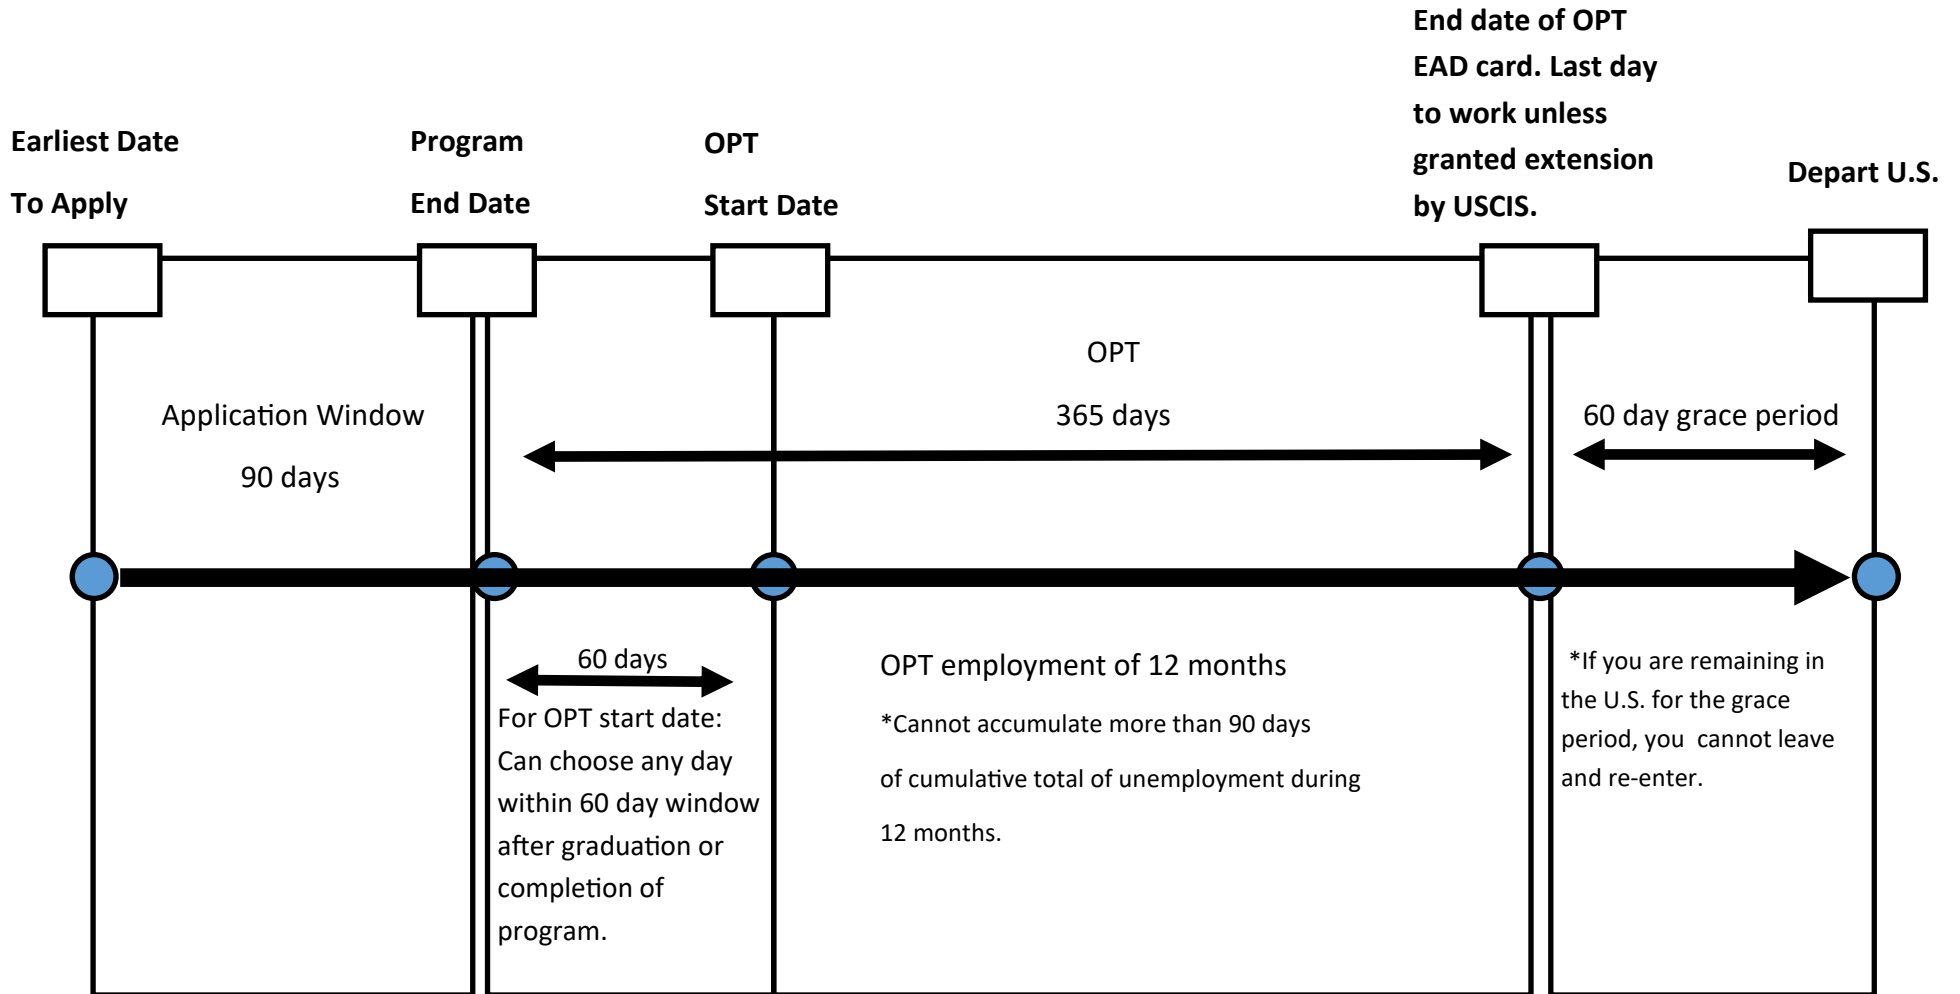

# Post-Completion OPT timeline at a glance:

**Grace period of 60 days to either leave U.S., transfer to another school, change visa categories, or apply for new program at UW.**