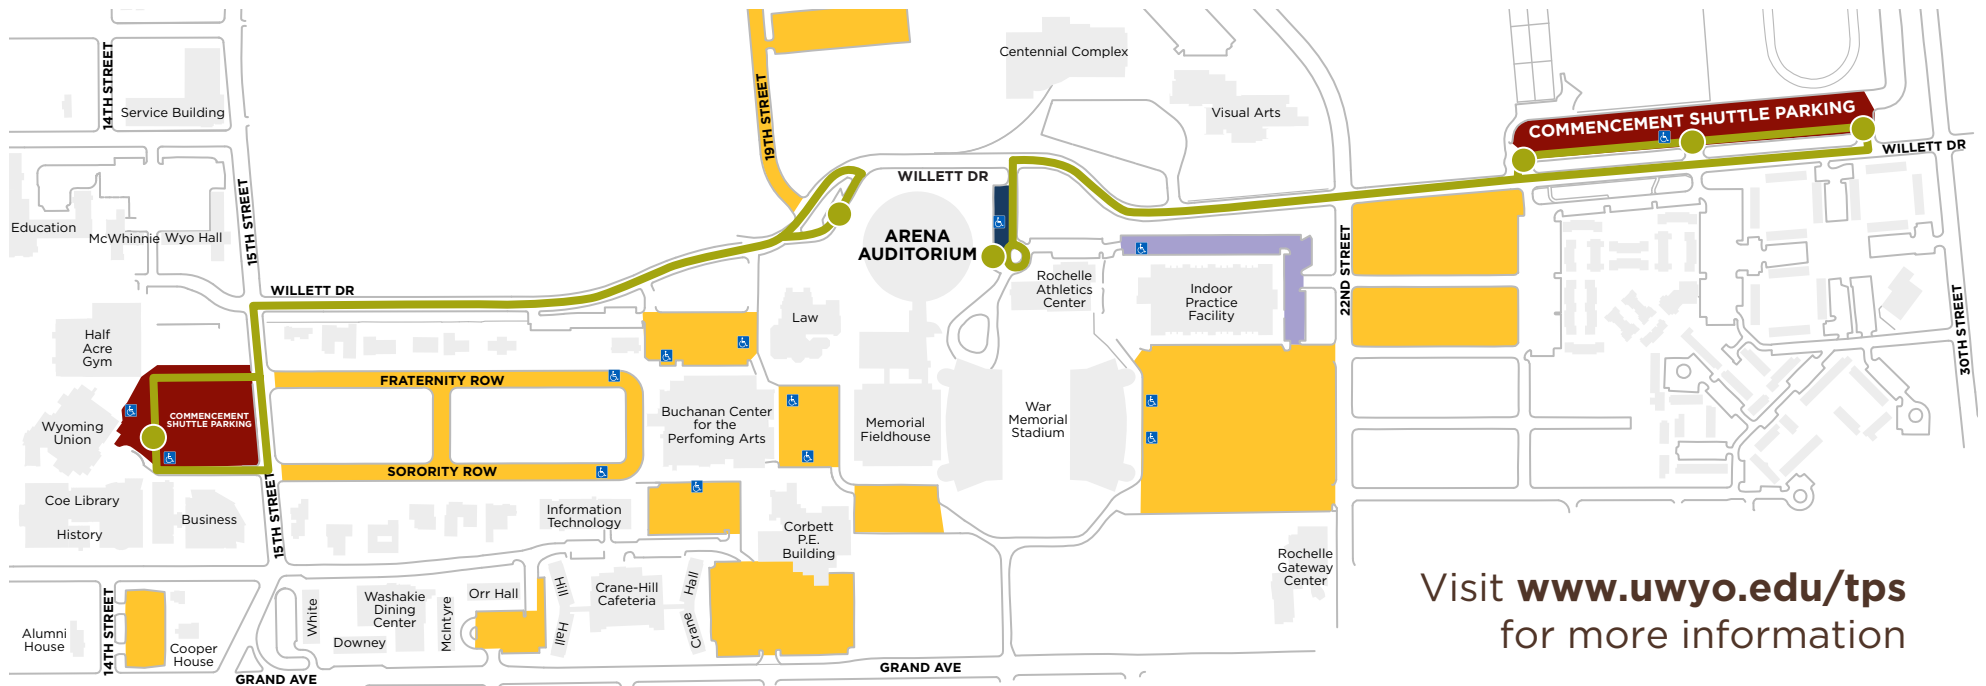

COMMENCEMENT SHUTTLES & PARKING

SPRING 2022 | MAY 14 | ARENA AUDITORIUM

-  Shuttle Route
-  Indicates Route Stop
-  Accessible Parking for Individuals with Disabilities
-  Parking Reserved for Individuals with Disabilities
-  VIP Parking (by permit only)
-  General Parking with Shuttle Service
-  General Parking

SHUTTLE RUNS FROM 7:00 AM TO 7:00 PM
Shuttles run on 5-7 minute intervals

Talk to a driver or call 307-399-7488 if you need an  ADA accommodation traveling around campus.

All shuttles are  ADA accessible.

 **Face Masks are Required for Passengers**

Visit www.uwyo.edu/tps
for more information