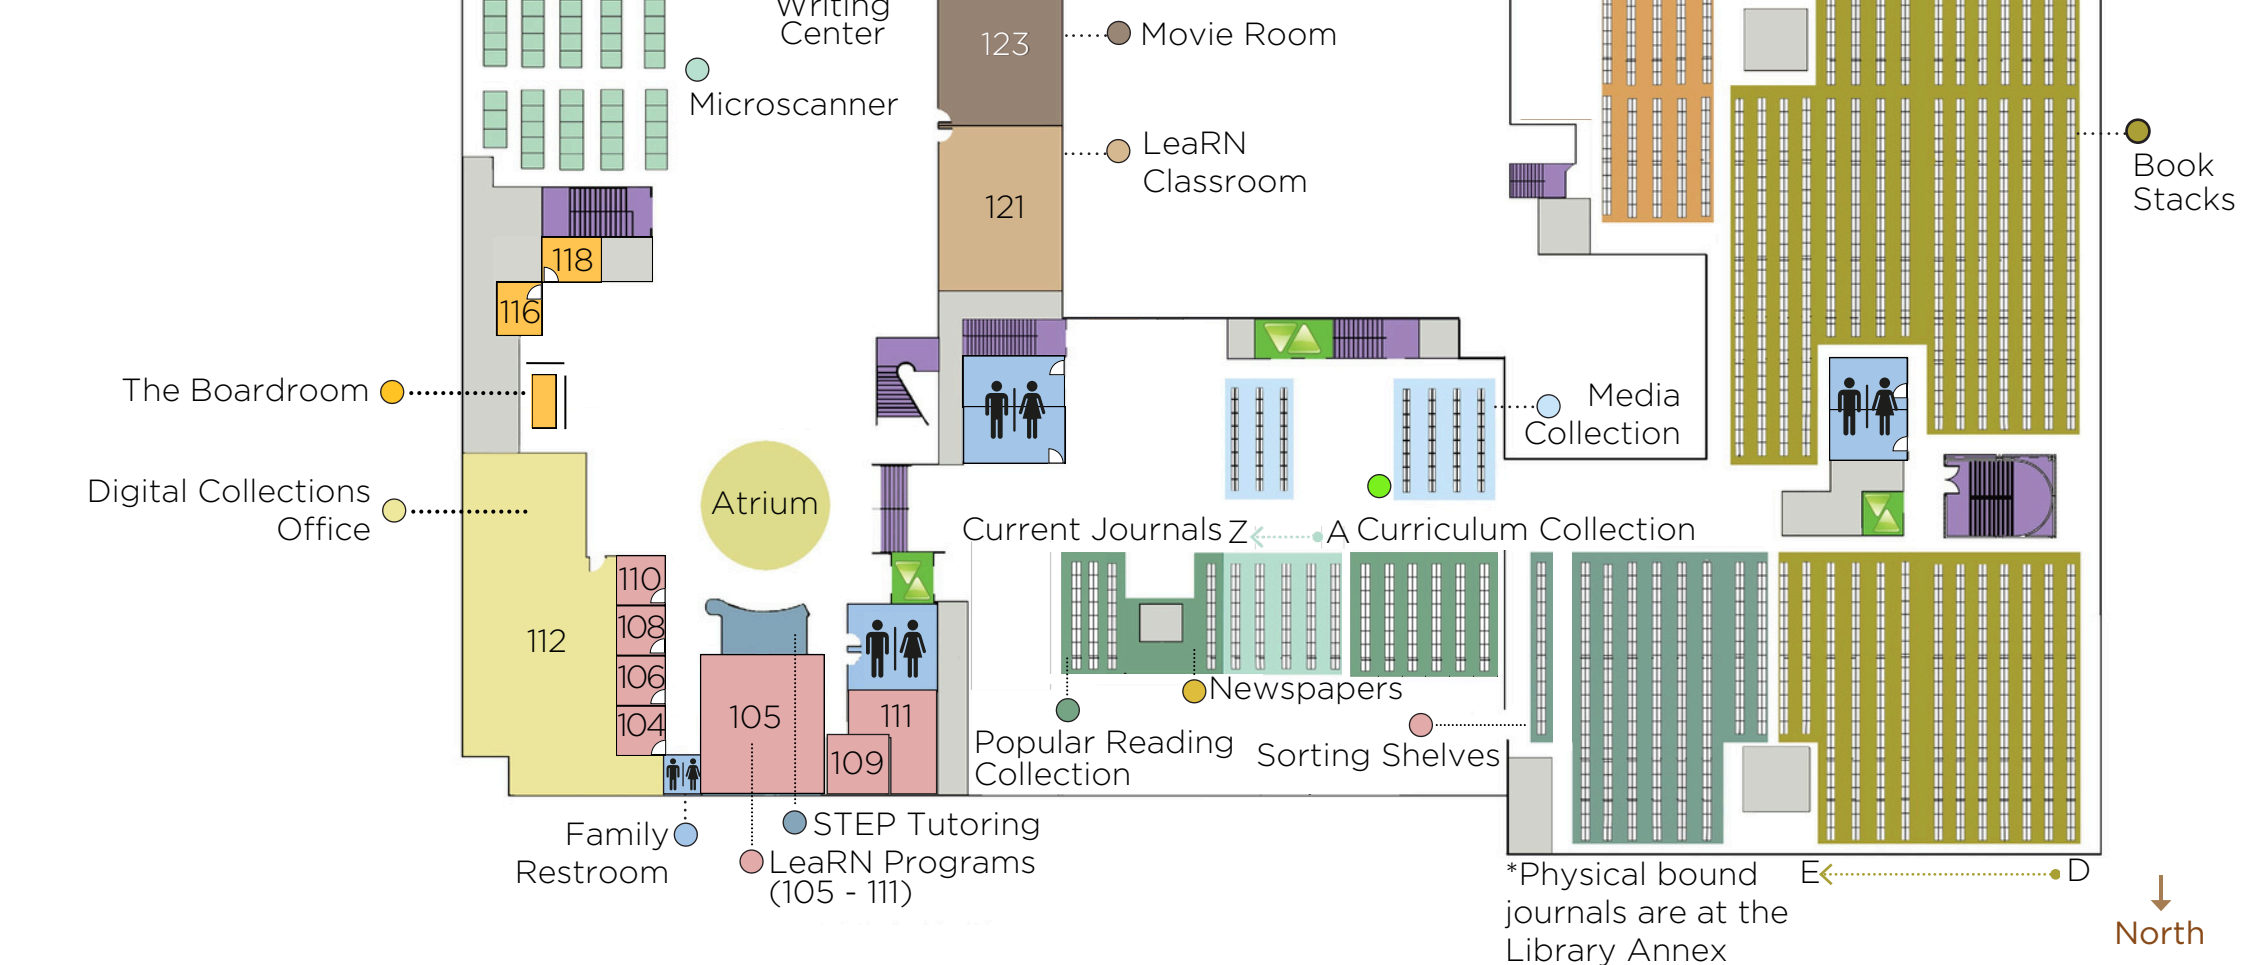

# Map Key

-  Information & Help
-  Study Rooms
  - Reserve a room at the Help Desk (Level 2) or online at [www.uwyo.edu/libraries](http://www.uwyo.edu/libraries)
-  Digital Initiatives and Creation Spaces
-  Elevator
-  Stairs
-  Restrooms
-  QuickSearch Terminal
-  Stacks
-  Emergency Exits

## Level 2 Group Study Floor

## Level 1 Group Study Floor

# Level 5

Group Study Floor