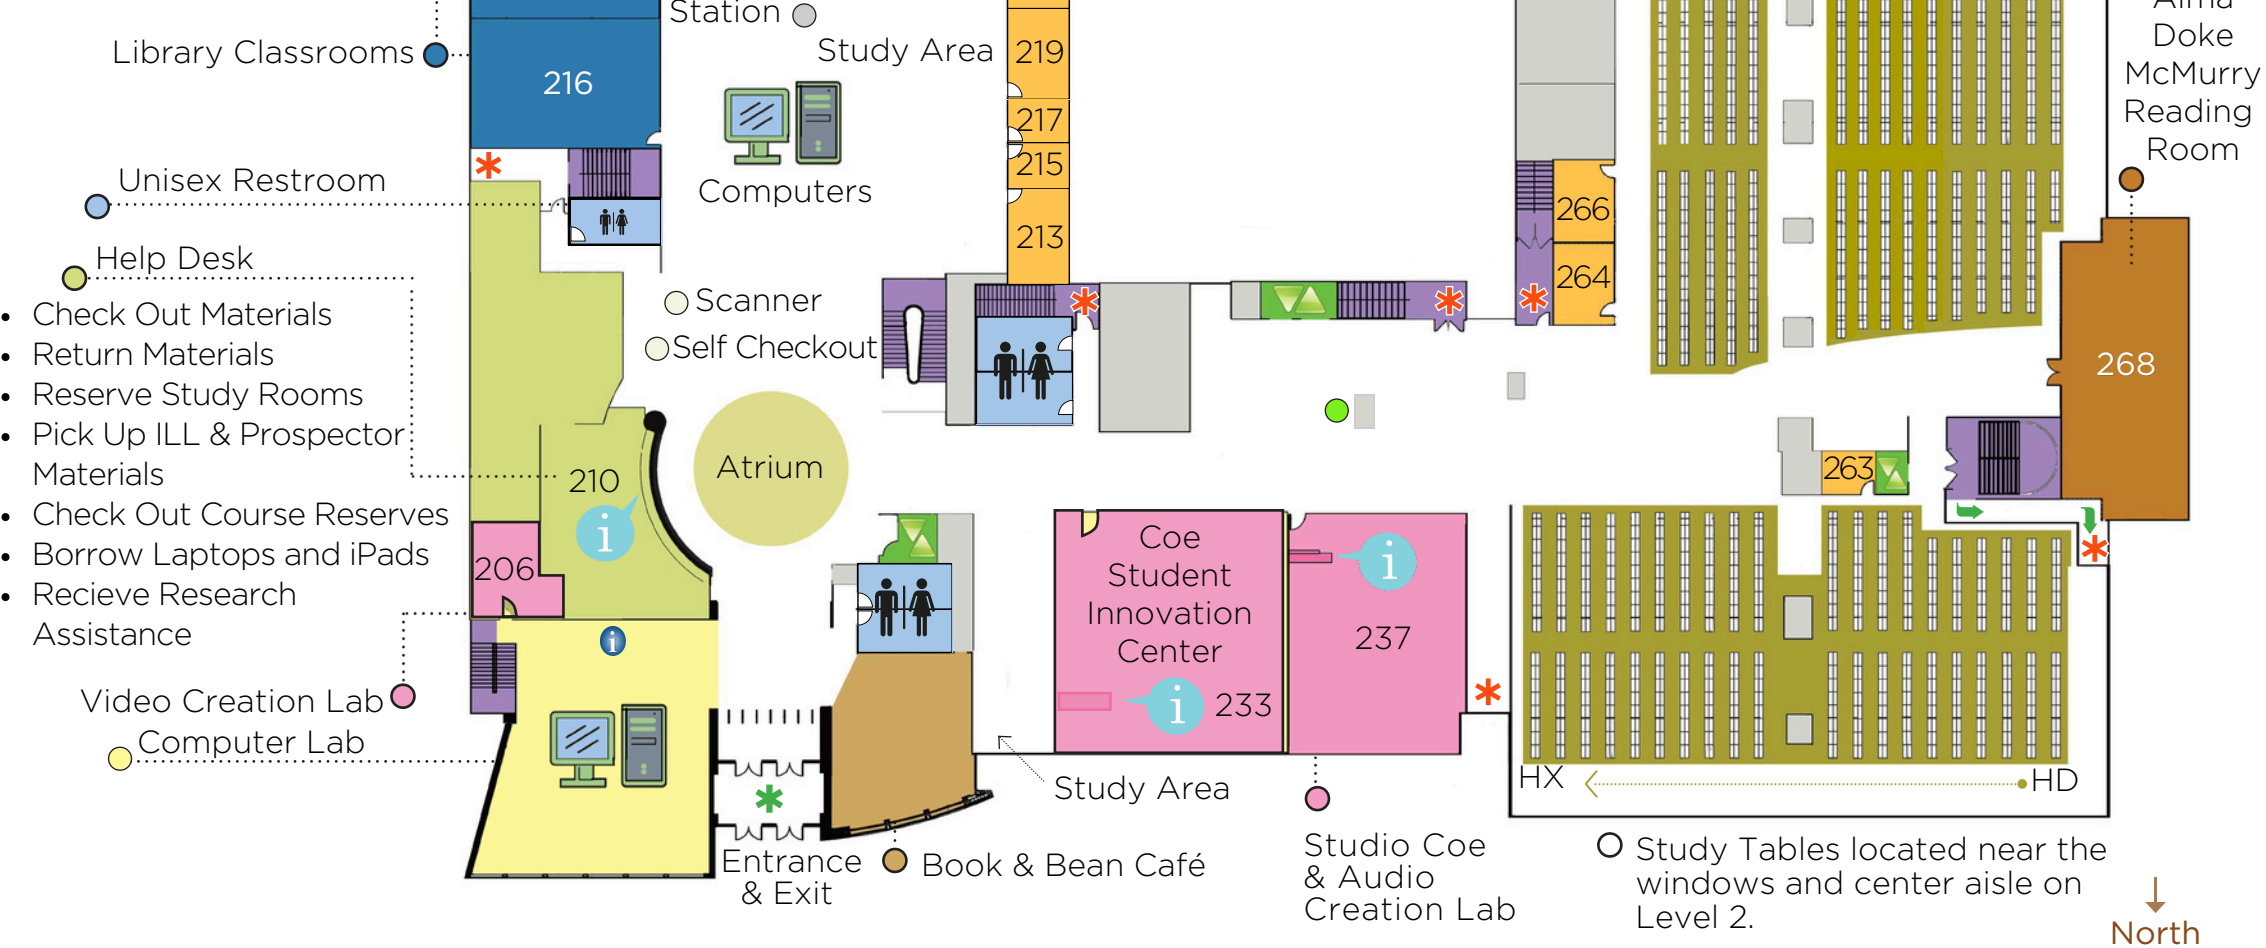

# Map Key

-  Information & Help
-  Study Rooms
  - Reserve a room at the Help Desk (Level 2) or online at [www.uwyo.edu/libraries](http://www.uwyo.edu/libraries)
-  Digital Initiatives and Creation Spaces
-  Elevator
-  Stairs
-  Restrooms
-  QuickSearch Terminal
-  Stacks
-  Emergency Exits

## Level 2 Group Study Floor

## Level 1 Group Study Floor

# Level 5

Group Study Floor