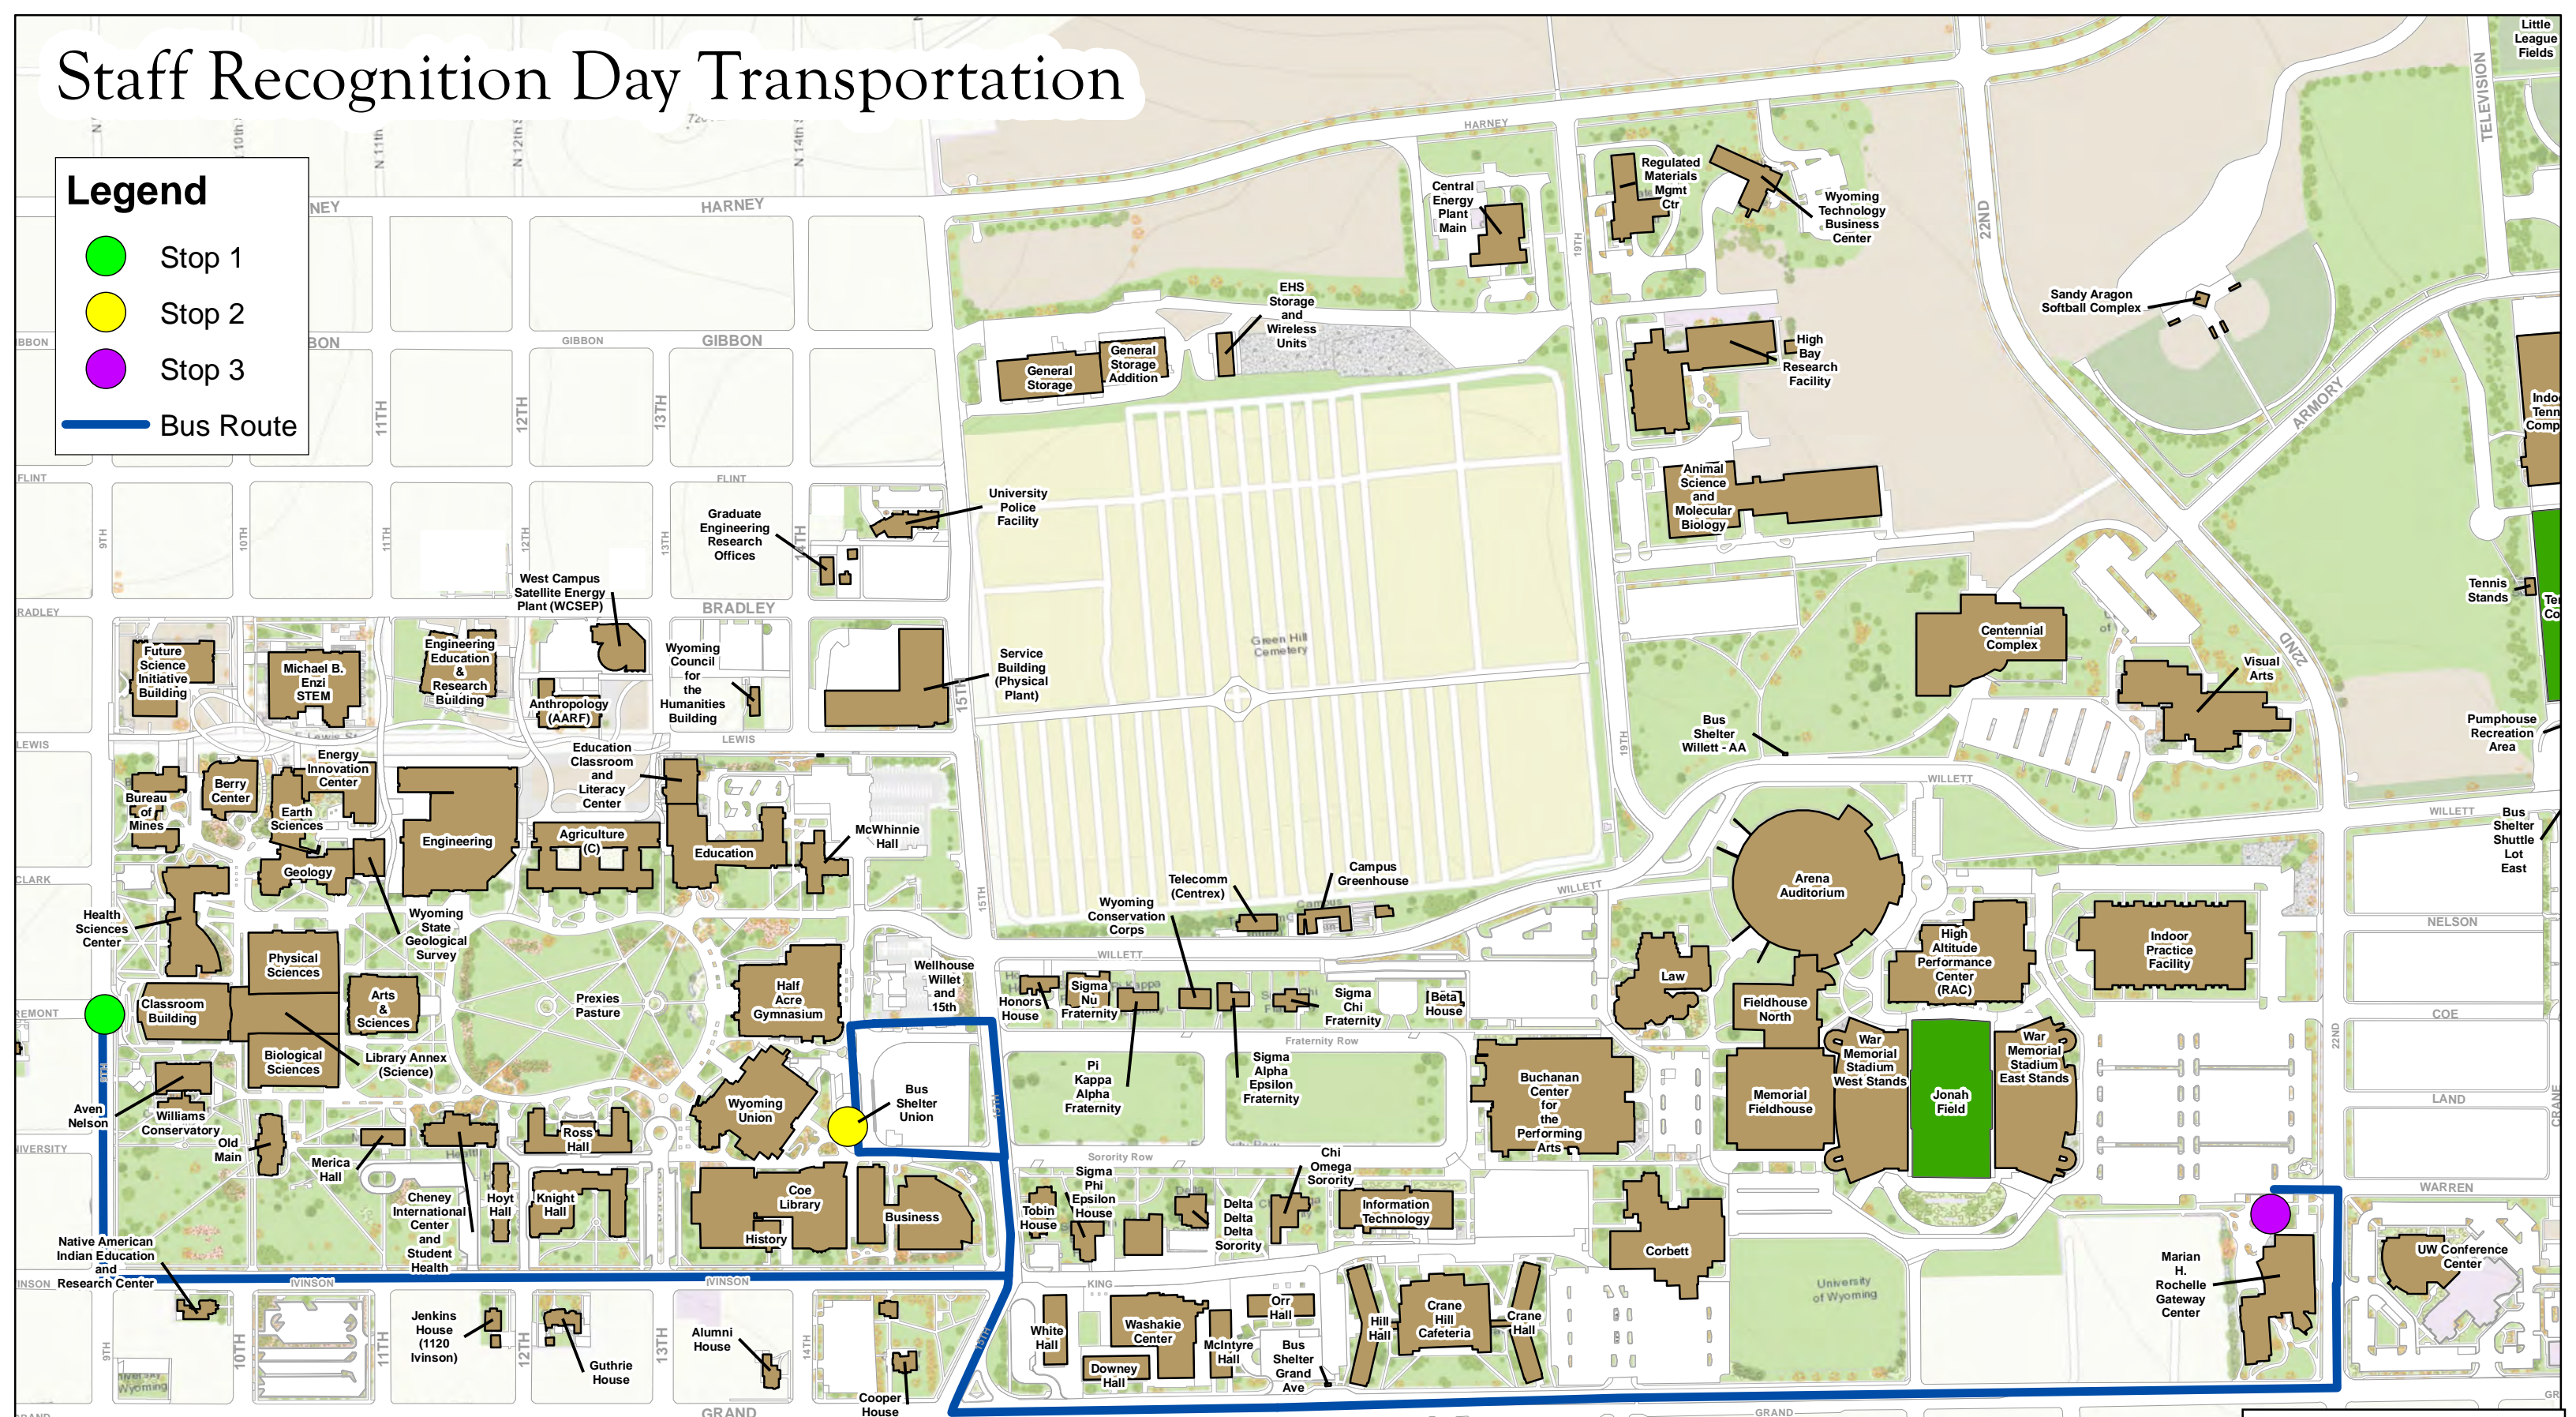

# Staff Recognition Day Transportation

## Legend

- Stop 1
- Stop 2
- Stop 3
- Bus Route

Winter 2021/2022

Remember, pets are not allowed in University buildings. Only service animals trained in aiding those with a disability are permitted.

Created by: UW Real Estate Operations. Date: 4/5/2022

This map is provided as a visual aid only and its accuracy is not guaranteed. Dimensions and areas shown on this drawing were generated using digital drafting software and do not reflect or include field survey data. Any duplication of this document is not permitted without prior written consent.