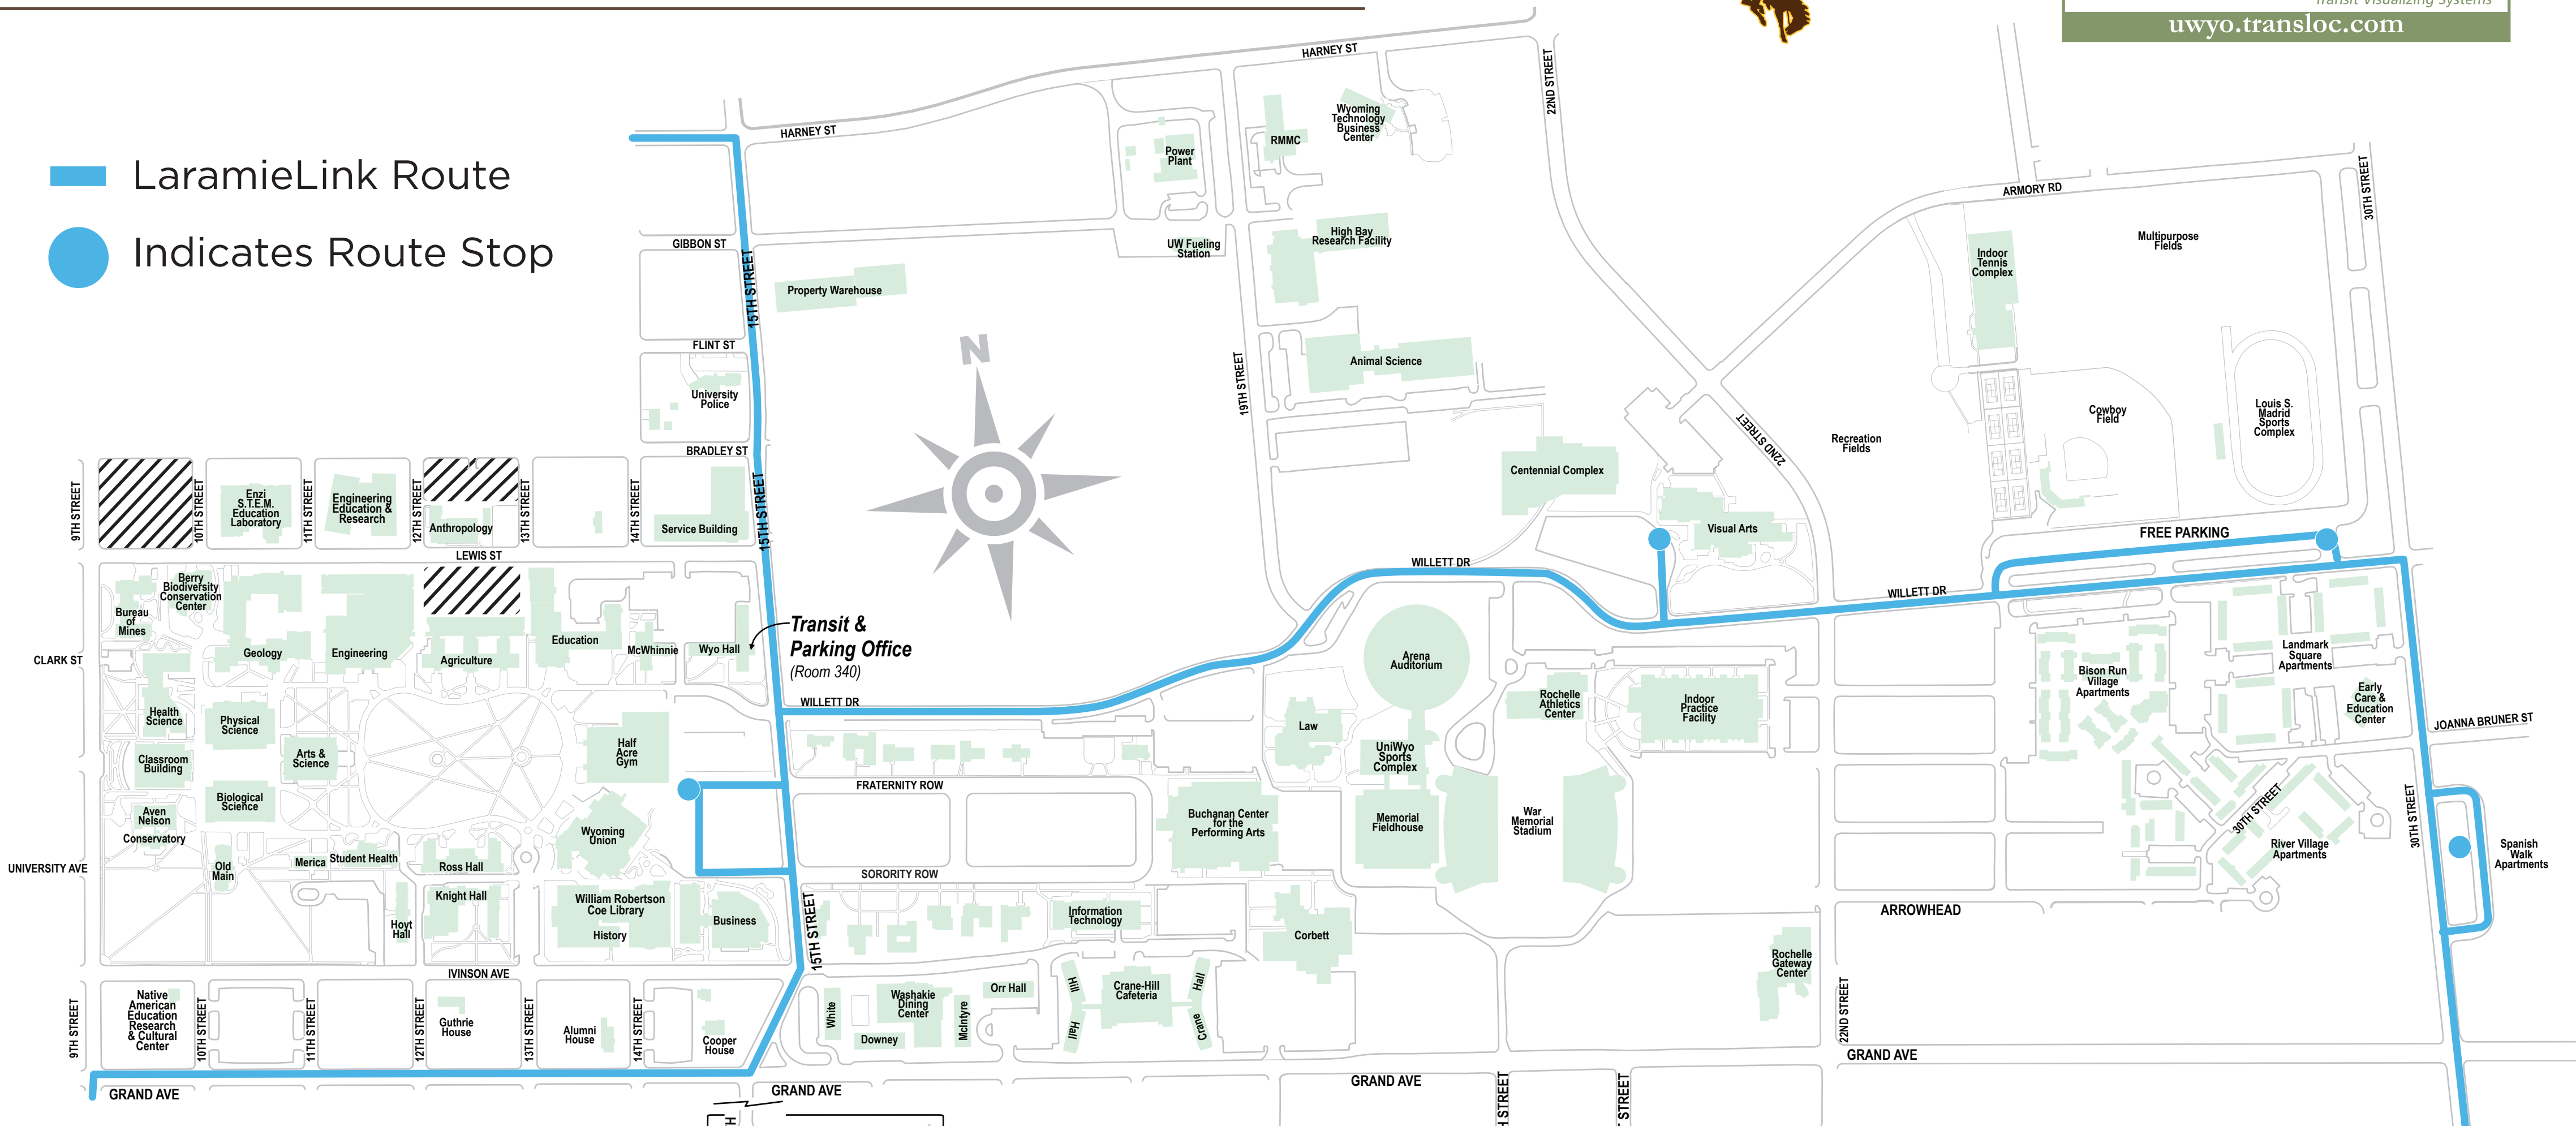

# UW LARAMIELINK BUS ROUTE

Where's my bus?  
Track the UW buses in real time with **TransLoc**  
Transit Visualizing Systems  
[uwyo.transloc.com](http://uwyo.transloc.com)

- █ LaramieLink Route
- Indicates Route Stop

LARAMIELINK

**STOP EASTBOUND & WESTBOUND**  
**Academic Year: 6:30 AM - 6:30 PM**  
 EVERY 40 MINUTES  
**Summer: 6:30 AM-6:00 PM**  
 EVERY 40 MINUTES

1. Downtown (1st and Grand)
2. Planet Fitness (Westbound Only)
3. Civic Center (Eastbound Only)
4. Wyoming Union
5. Visual Arts
6. East Express
7. Spanish Walk Apartments
8. Ridley's
9. LCCC
10. Walmart

**LARAMIELINK**  
**DIAL-A-RIDE**  
 766-RIDE (7433)

On-Call:  
**Academic Year:**  
 Monday - Friday: 6:30 PM - 2:00 AM  
 Weekend: 10:00 AM - 10:00 PM