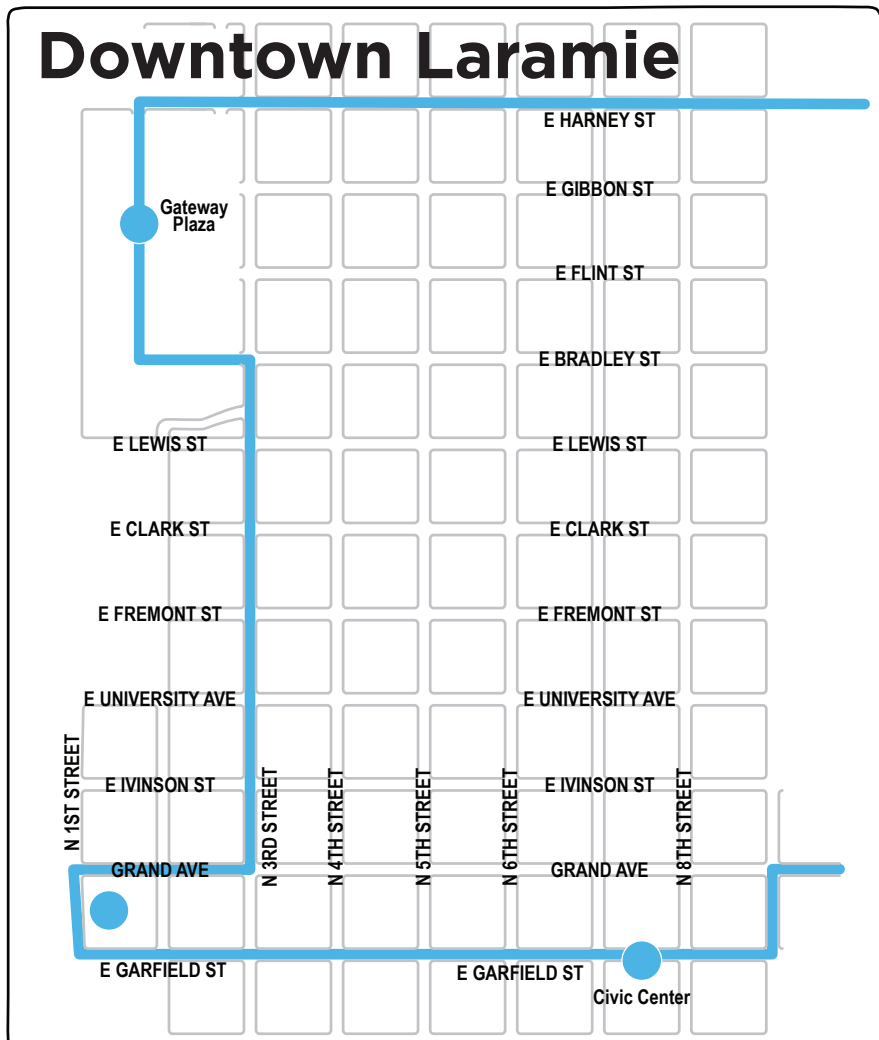

# UW LARAMIELINK BUS ROUTE

Where's my bus?  
Track the UW buses in real time with **TransLoc**  
Transit Visualizing Systems  
[uwyo.transloc.com](http://uwyo.transloc.com)

- █ LaramieLink Route
- Indicates Route Stop

LARAMIELINK

**STOP EASTBOUND & WESTBOUND**  
**Academic Year: 6:30 AM - 6:30 PM**  
 EVERY 40 MINUTES  
**Summer: 6:30 AM-6:00 PM**  
 EVERY 40 MINUTES

1. Downtown (1st and Grand)
2. Planet Fitness (Westbound Only)
3. Civic Center (Eastbound Only)
4. Wyoming Union
5. Visual Arts
6. East Express
7. Spanish Walk Apartments
8. Ridley's
9. LCCC
10. Walmart

**LARAMIELINK**  
**DIAL-A-RIDE**  
 766-RIDE (7433)

On-Call:  
**Academic Year:**  
 Monday - Friday: 6:30 PM - 2:00 AM  
 Weekend: 10:00 AM - 10:00 PM