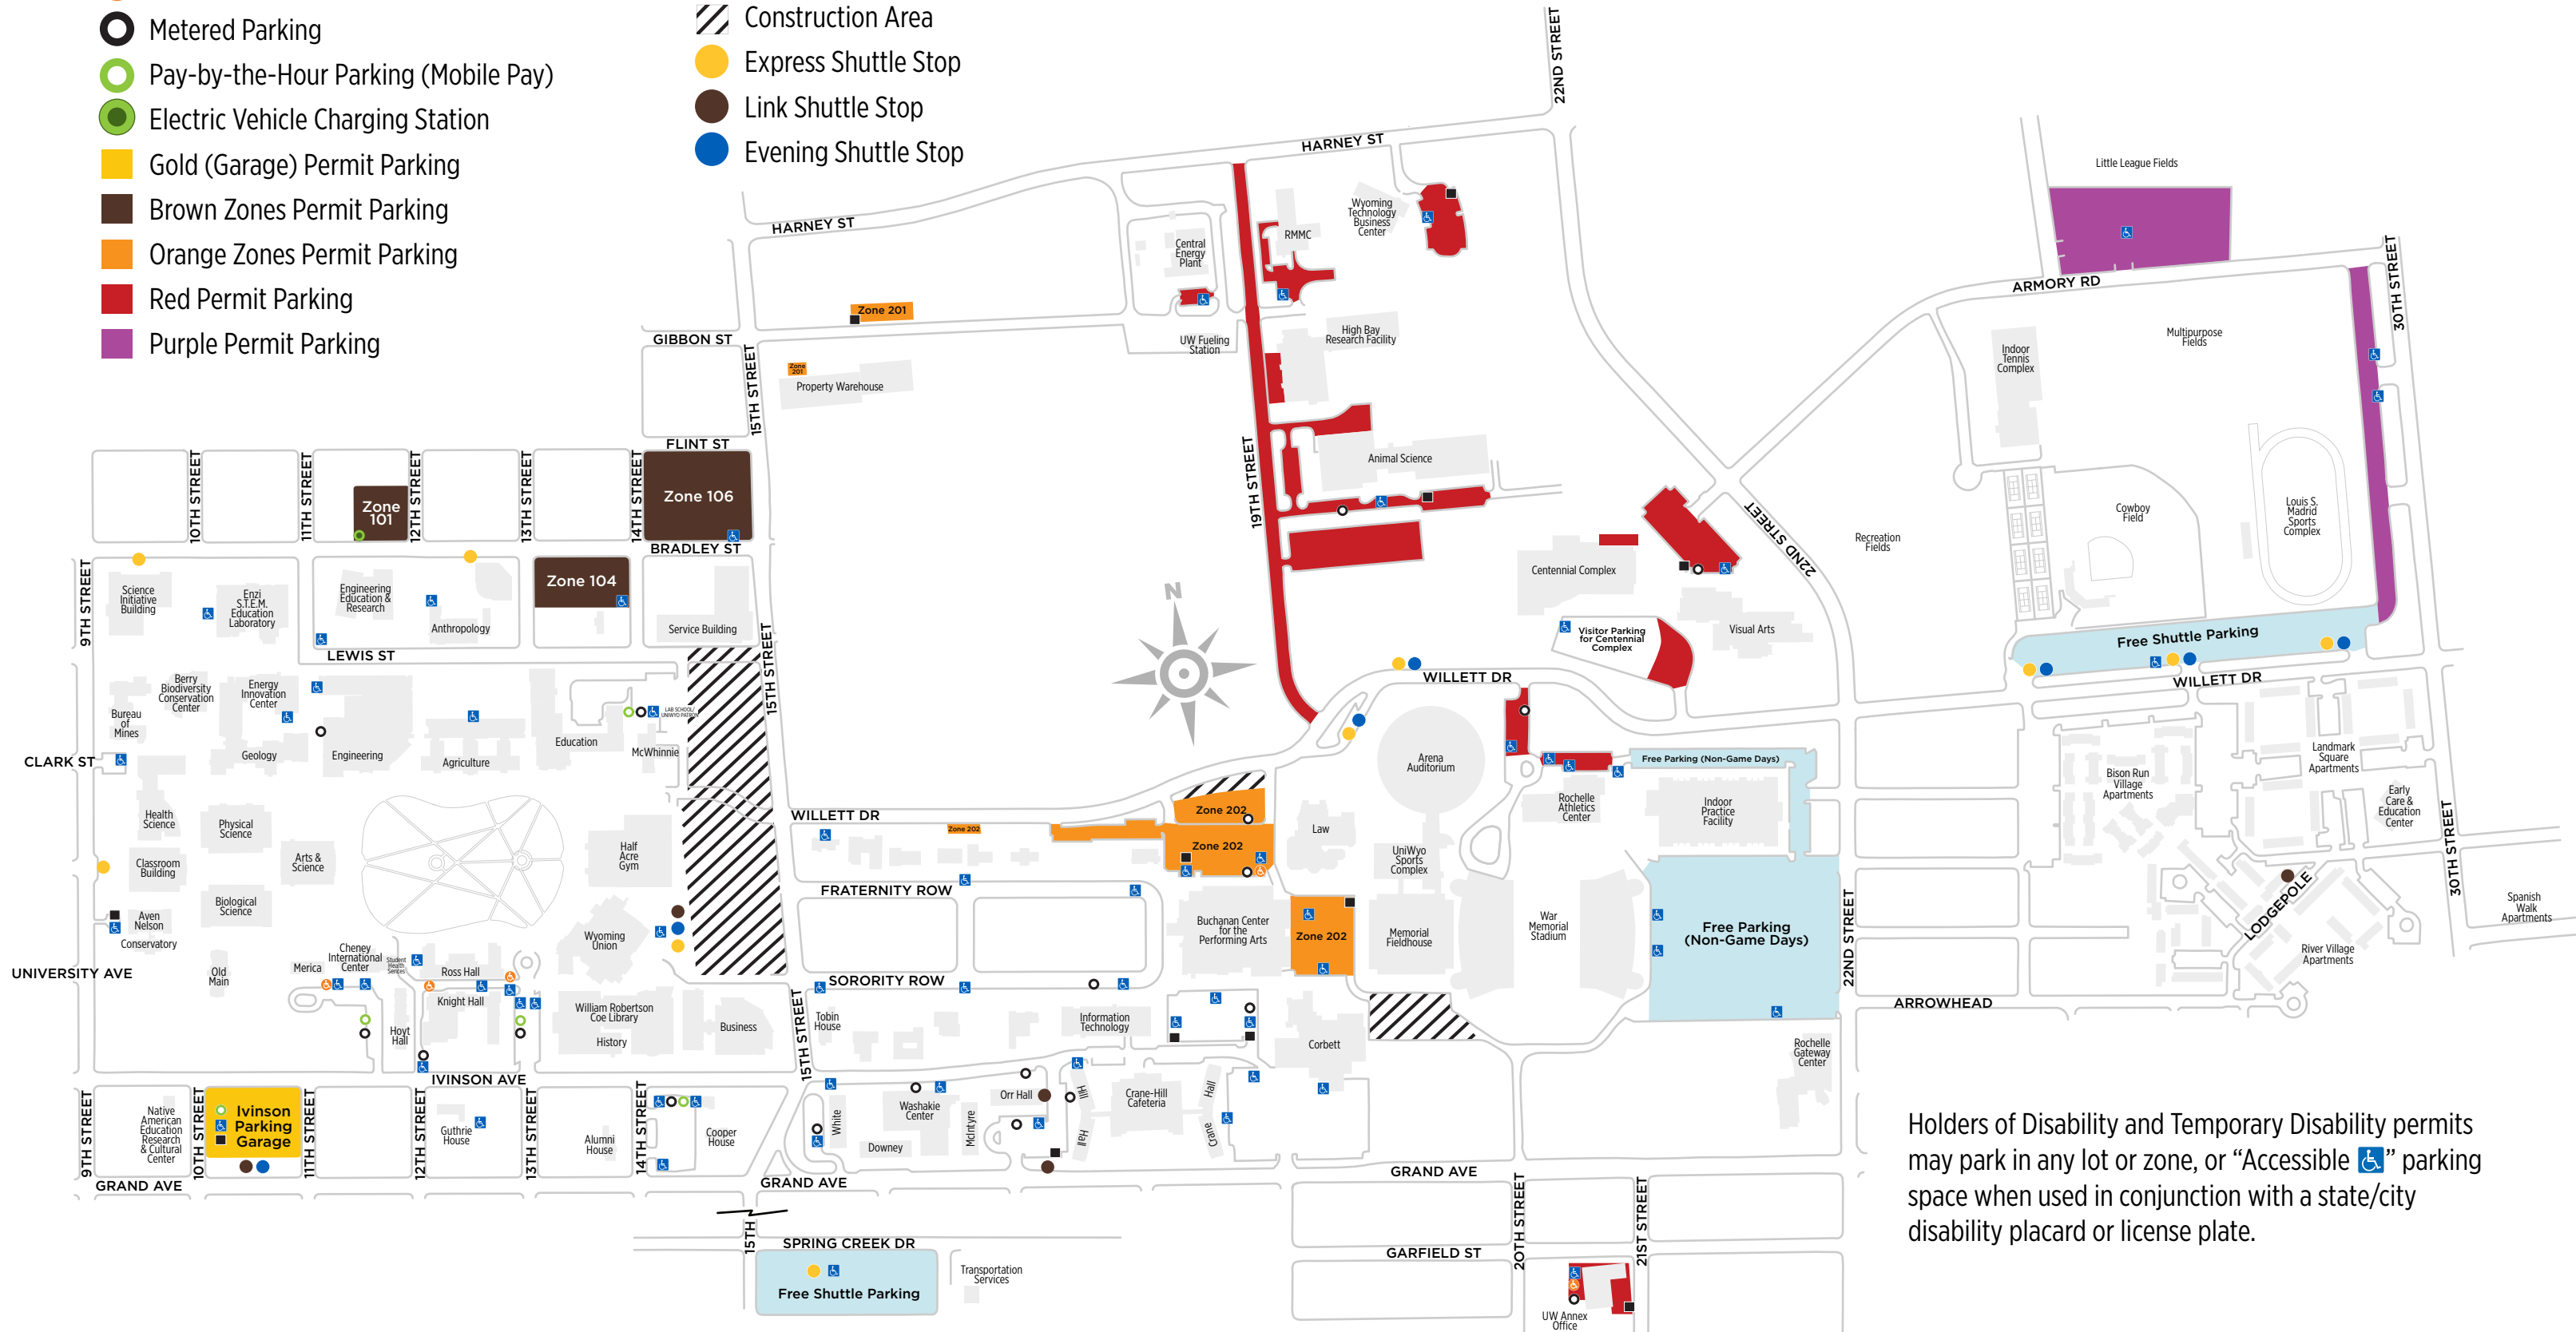

UW COMMUTING STUDENT PERMIT PARKING

- Parking Areas for Individuals with Disabilities
- Metered Parking for Individuals with Disabilities
- Metered Parking
- Pay-by-the-Hour Parking (Mobile Pay)
- Electric Vehicle Charging Station
- Gold (Garage) Permit Parking
- Brown Zones Permit Parking
- Orange Zones Permit Parking
- Red Permit Parking
- Purple Permit Parking
- Motorcycle Permit Parking
- Free Parking (no overnight parking)
- Construction Area
- Express Shuttle Stop
- Link Shuttle Stop
- Evening Shuttle Stop

Holders of Disability and Temporary Disability permits may park in any lot or zone, or "Accessible " parking space when used in conjunction with a state/city disability placard or license plate.