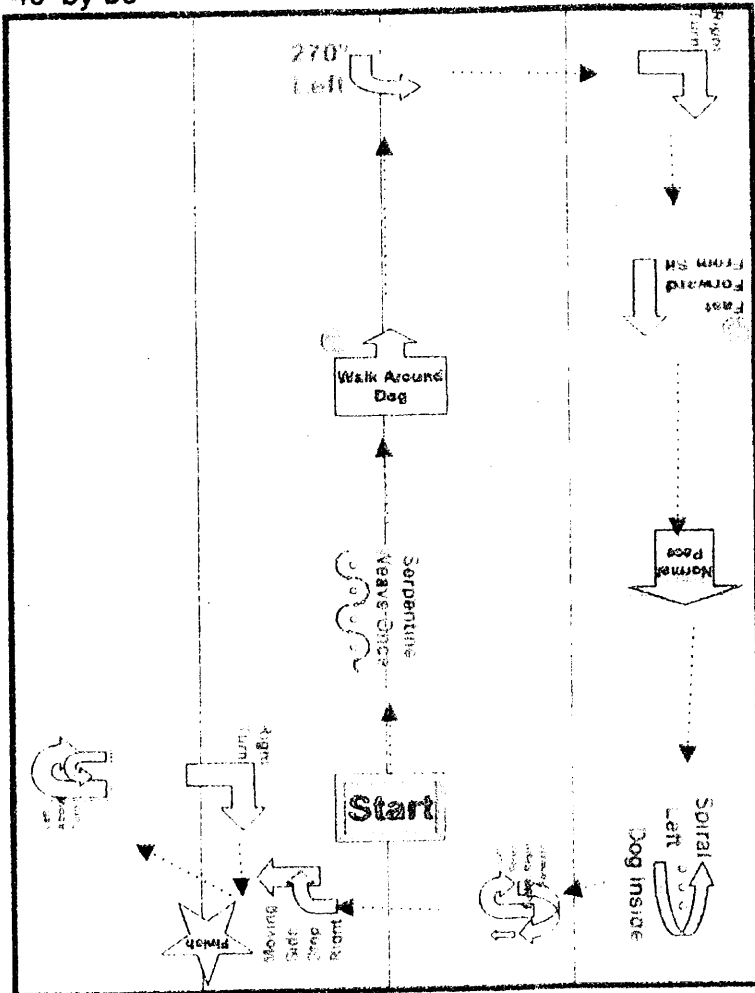

# Rally Novice Course

40' by 50'

Station	Sign Num	Sign
	1	Start
1	24	Serpentine Weave Once
2	30	Halt - Walk Around Dog
3	10	270 Left Turn
4	5	Right Turn
5	28	Halt - Fast Forward From Sit
6	19	Normal Pace
7	22	Spiral Left - Dog Inside
8	13	Call Front - Finish Right Forward
9	20	Moving Side Step Right
10	29	Left About Turn
11	5	Right Turn
	2	Finish