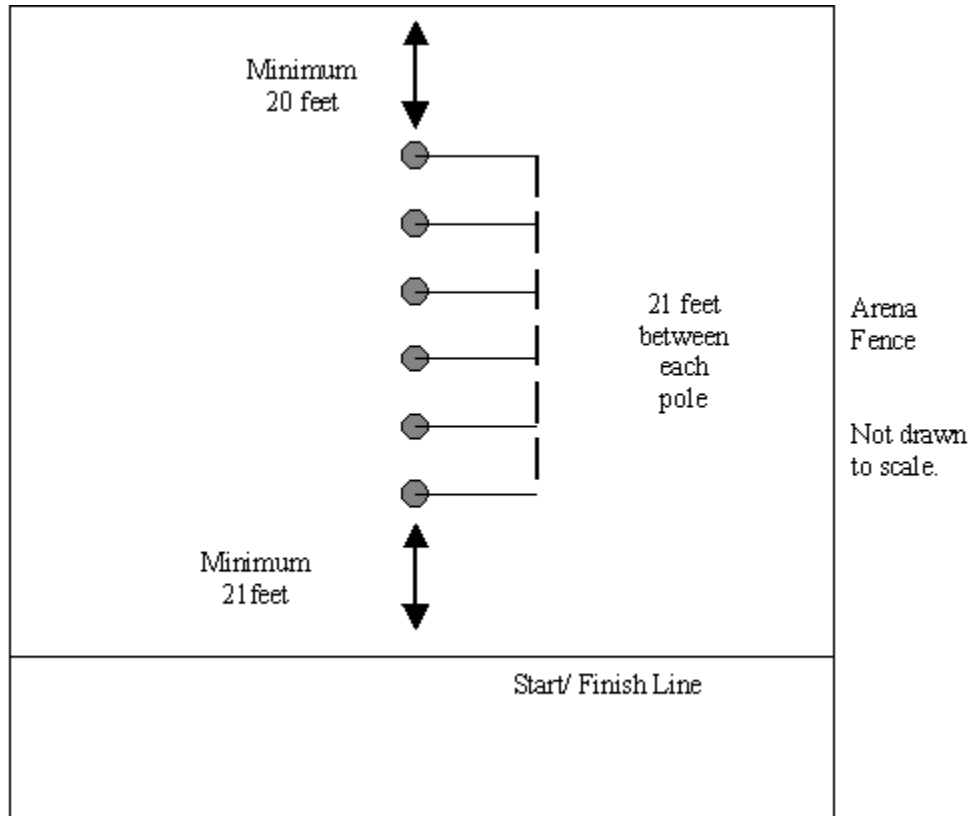

Wyoming 4-H

Wyoming 4-H – Arena Layout

Pole Bending

Source: www.ijra.org

NOTE:

- Poles shall be at least 6 feet high.
- Base of pole shall be no more than 14 inches in diameter.

Pattern Provided by:

Wyoming 4-H