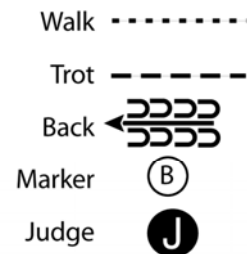

Wyoming 4-H

Wyoming 4-H Showmanship (Senior)-2

1. Trot from A to B.
2. Stop and perform a 360 degree turn.
3. Back to the Judge, perform a 180 degree turn and set up for inspection.
4. When dismissed follow instructions from the ring steward.