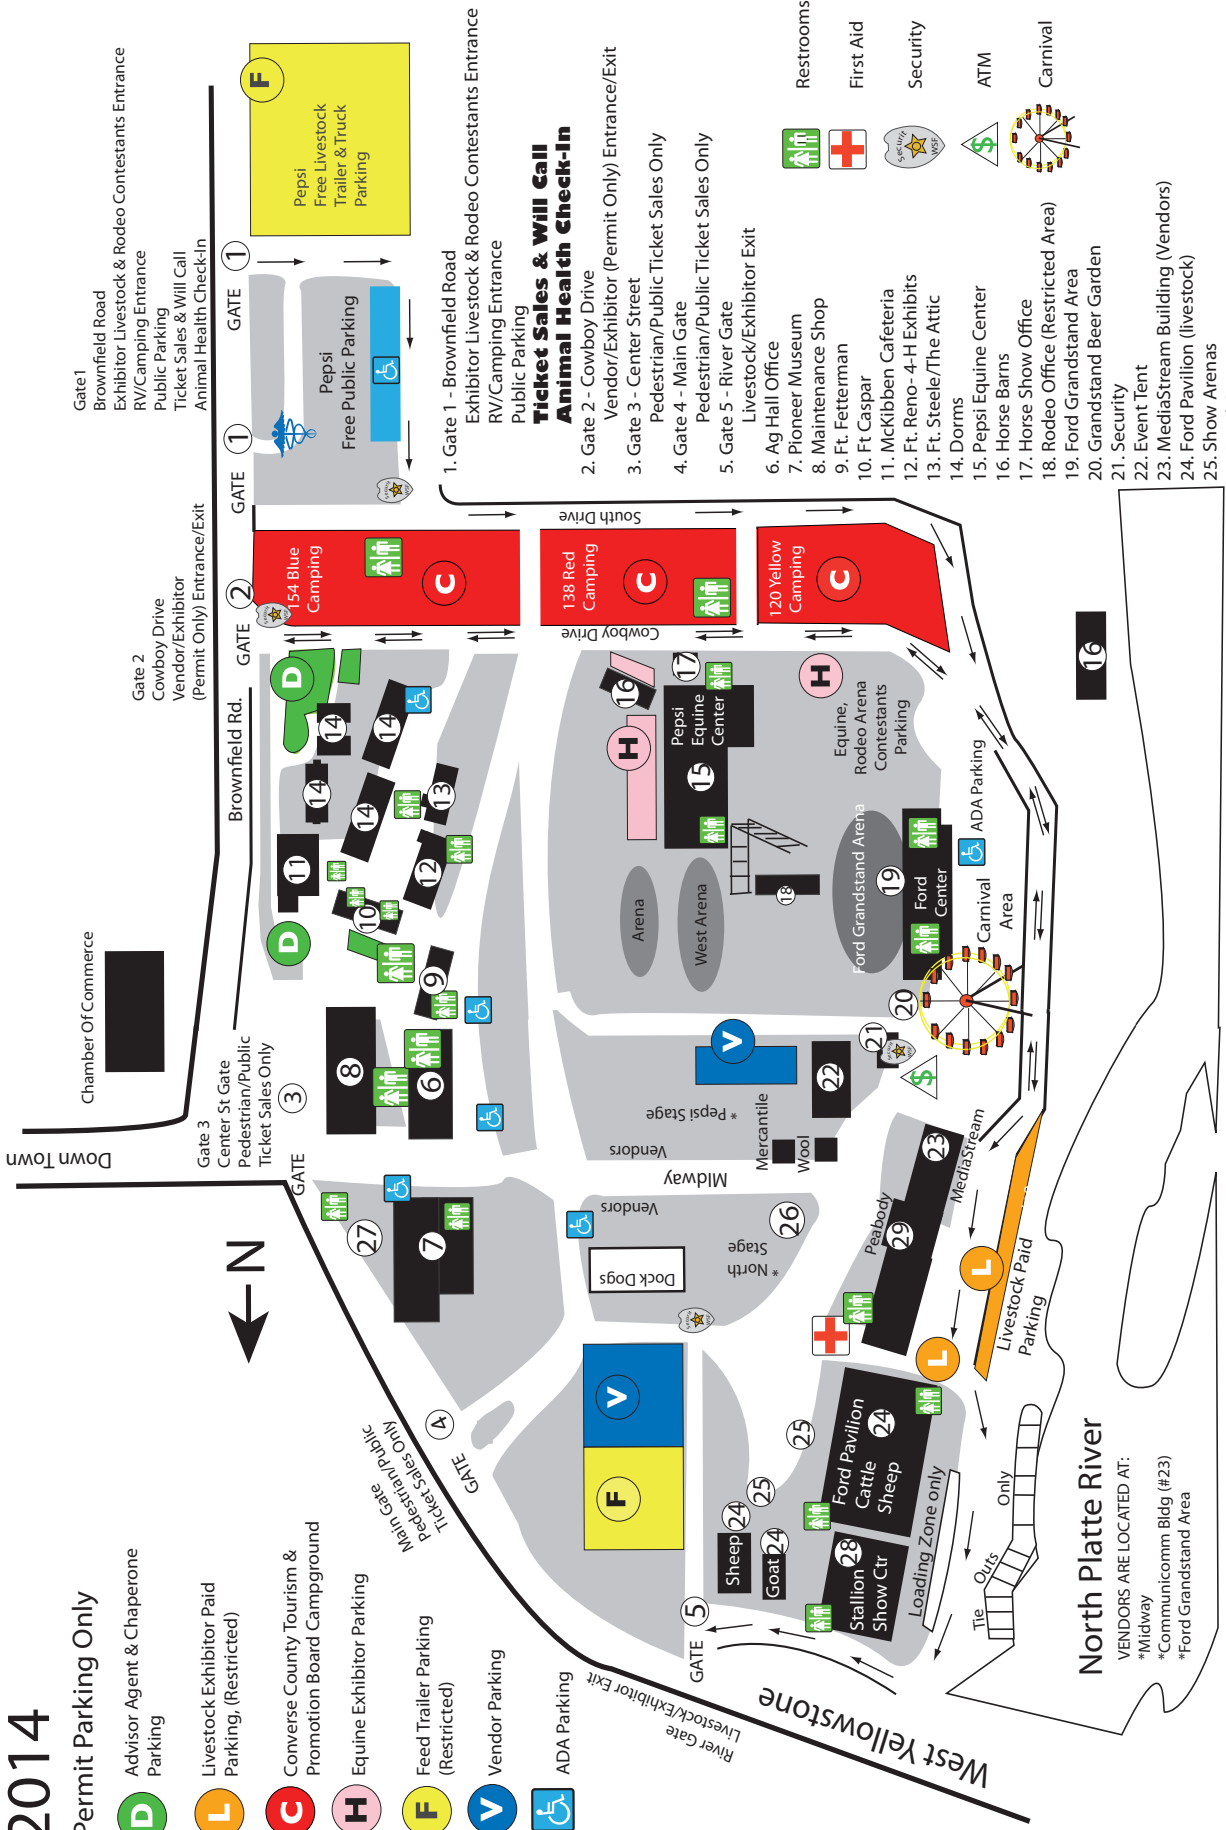

Wyoming State Fair Park 2014

Permit Parking Only

- **D** Advisor Agent & Chaperone Parking
- **L** Livestock Exhibitor Paid Parking, (Restricted)
- **C** Converse County Tourism & Promotion Board Campground
- **H** Equine Exhibitor Parking
- **F** Feed Trailer Parking (Restricted)
- **V** Vendor Parking
- ADA Parking

Gate 1
Brownfield Road
Exhibitor Livestock & Rodeo Contestants Entrance
RV/Camping Entrance
Public Parking
Ticket Sales & Will Call
Animal Health Check-In

Gate 2
Cowboy Drive
Vendor/Exhibitor (Permit Only) Entrance/Exit

Gate 3
Center St Gate
Pedestrian/Public Ticket Sales Only

1. Gate 1 - Brownfield Road
Exhibitor Livestock & Rodeo Contestants Entrance
RV/Camping Entrance
Public Parking

Animal Health Check-In
Ticket Sales & Will Call

2. Gate 2 - Cowboy Drive
Vendor/Exhibitor (Permit Only) Entrance/Exit

3. Gate 3 - Center Street
Pedestrian/Public Ticket Sales Only

4. Gate 4 - Main Gate
Pedestrian/Public Ticket Sales Only

5. Gate 5 - River Gate
Livestock/Exhibitor Exit

- Restrooms
- First Aid
- Security
- ATM
- Carnival

North Platte River
VENDORS ARE LOCATED AT:
*Midway
*Communicomm Bldg (#23)
*Ford Grandstand Area