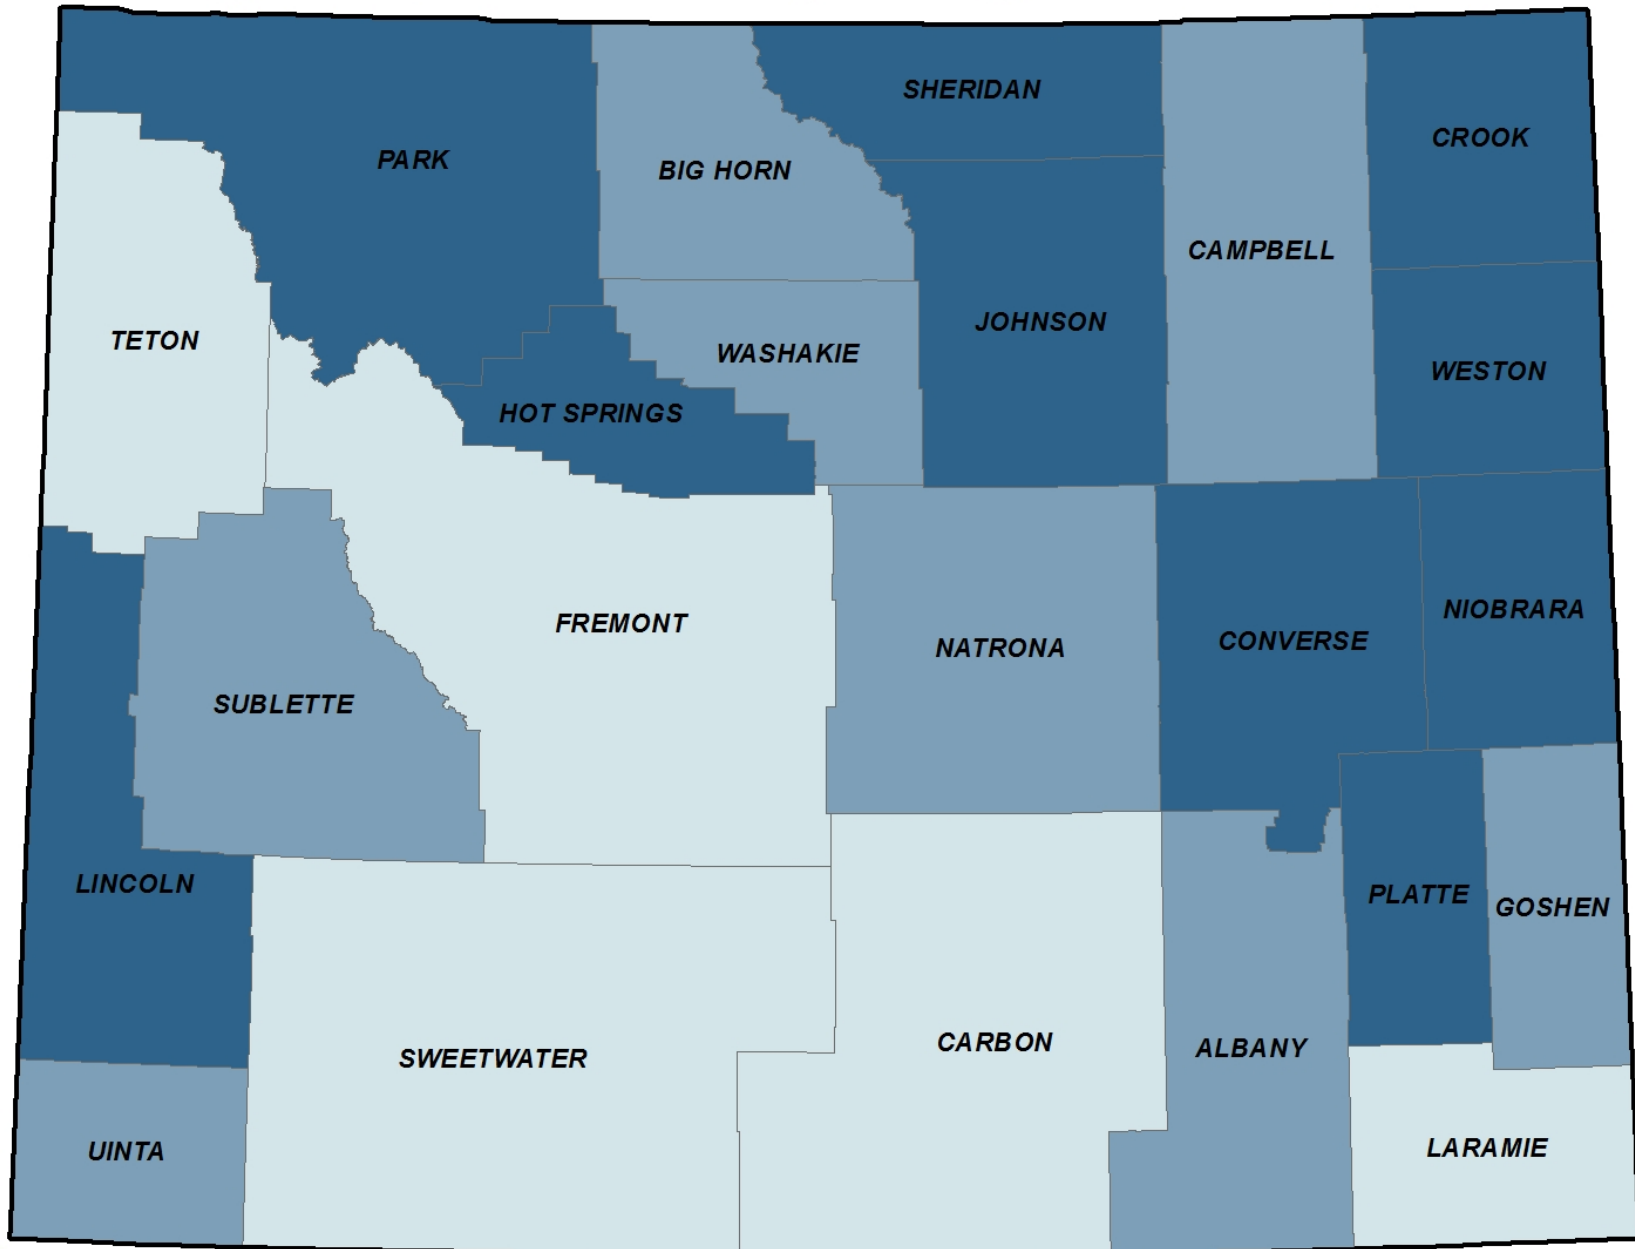

Anglo Population in Wyoming Counties, 2010

Percent:  < 90.0  90.1 - 95.0  > 95.1

Anglo Population in Wyoming Counties, 2010*

County	Total County Population	Anglo Population	Percent Anglo
Crook	7,083	6,884	97.2
Johnson	8,569	8,267	96.5
Niobrara	2,484	2,397	96.5
Hot Springs	4,812	4,609	95.8
Park	28,205	26,951	95.6
Weston	7,208	6,885	95.5
Lincoln	18,106	17,281	95.4
Platte	8,667	8,268	95.4
Converse	13,833	13,160	95.1
Sheridan	29,116	27,782	95.4
Goshen	13,249	12,526	94.5
Big Horn	11,668	11,009	94.4
Campbell	46,133	42,974	93.2
Sublette	10,247	9,552	93.2
Natrona	75,450	70,015	92.8
Uinta	21,118	19,514	92.4
Washakie	8,533	7,795	91.4
Albany	36,299	32,720	90.1
Carbon	15,885	14,103	88.8
Laramie	91,738	81,205	88.5
Sweetwater	43,806	38,748	88.5
Teton	21,294	18,821	88.4
Fremont	40,123	29,183	74.3
Wyoming	563,626	511,279	90.7