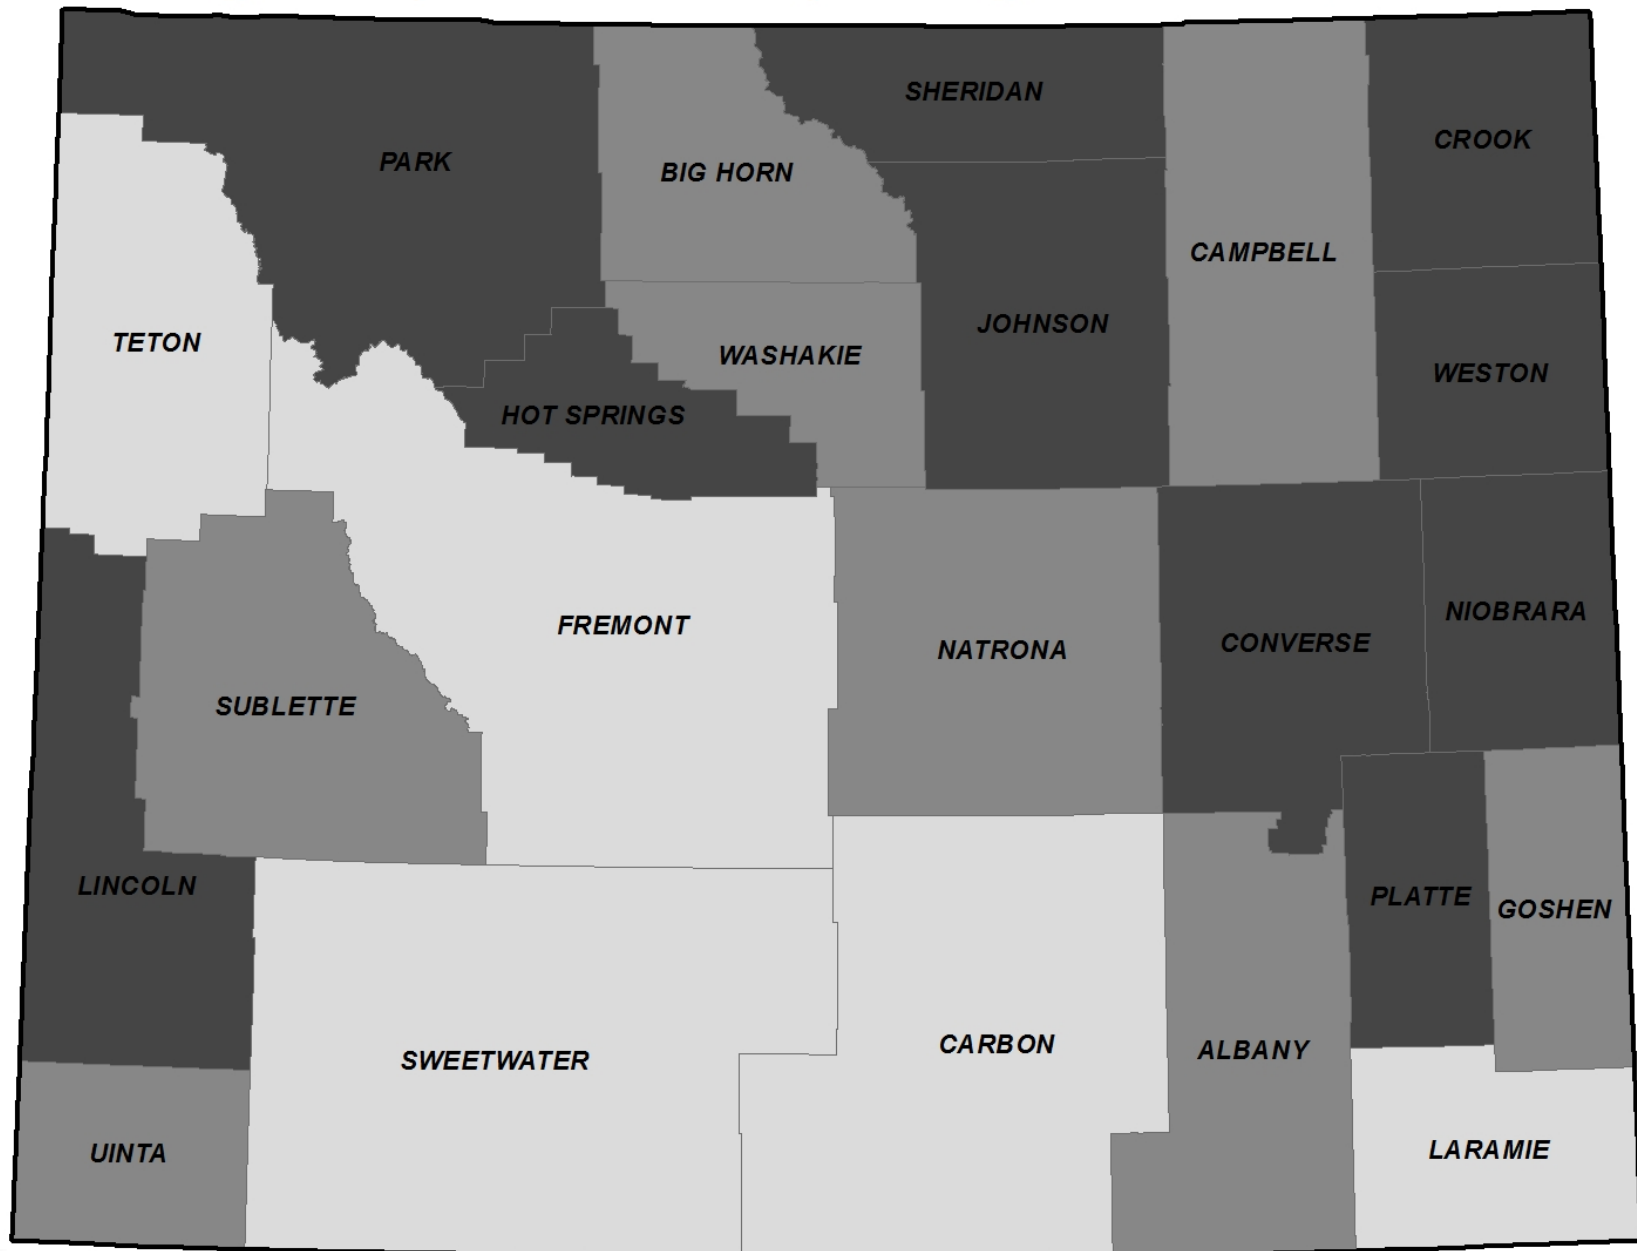

Anglo Population in Wyoming Counties, 2010

Percent: < 90.0 90.1 - 95.0 > 95.1

Anglo Population in Wyoming Counties, 2010*

County	Total County Population	Anglo Population	Percent Anglo
Crook	7,083	6,884	97.2
Johnson	8,569	8,267	96.5
Niobrara	2,484	2,397	96.5
Hot Springs	4,812	4,609	95.8
Park	28,205	26,951	95.6
Weston	7,208	6,885	95.5
Lincoln	18,106	17,281	95.4
Platte	8,667	8,268	95.4
Converse	13,833	13,160	95.1
Sheridan	29,116	27,782	95.4
Goshen	13,249	12,526	94.5
Big Horn	11,668	11,009	94.4
Campbell	46,133	42,974	93.2
Sublette	10,247	9,552	93.2
Natrona	75,450	70,015	92.8
Uinta	21,118	19,514	92.4
Washakie	8,533	7,795	91.4
Albany	36,299	32,720	90.1
Carbon	15,885	14,103	88.8
Laramie	91,738	81,205	88.5
Sweetwater	43,806	38,748	88.5
Teton	21,294	18,821	88.4
Fremont	40,123	29,183	74.3
Wyoming	563,626	511,279	90.7