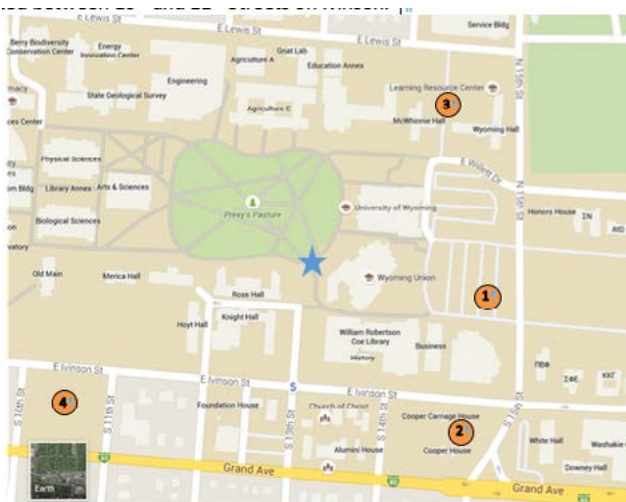

## Directions to the University of Wyoming

**GPS Address for Wyoming Union:**  
 200 North 15th Street  
 Laramie, WY 82071

### From I-80:

Take exit 316 for I-80 Bus/UW 30/Grand Avenue. Continue on Grand Avenue until 15th Street where you will turn right (north). You will go through two stop lights and then turn left into the Wyoming Union parking lot. If you get to the stop light at Willett Drive, you have gone too far.

### From US 287:

Turn east onto Grand Avenue and continue to 15th Street where you will turn left (north). You will go through two stop lights and then turn left into the Wyoming Union parking lot. If you get to the stop light at Willett Drive, you have gone too far.

**If the Union Lot is full, parking is available in other locations near the Union:**

1. Wyoming Union Lot
2. Cooper House Parking lot off of Iverson and 14th Street.
3. Wyoming Hall Lot adjacent to the intersection of 15th and Lewis Street.
4. Iverson Lot located between 10th and 11th Streets on Iverson.