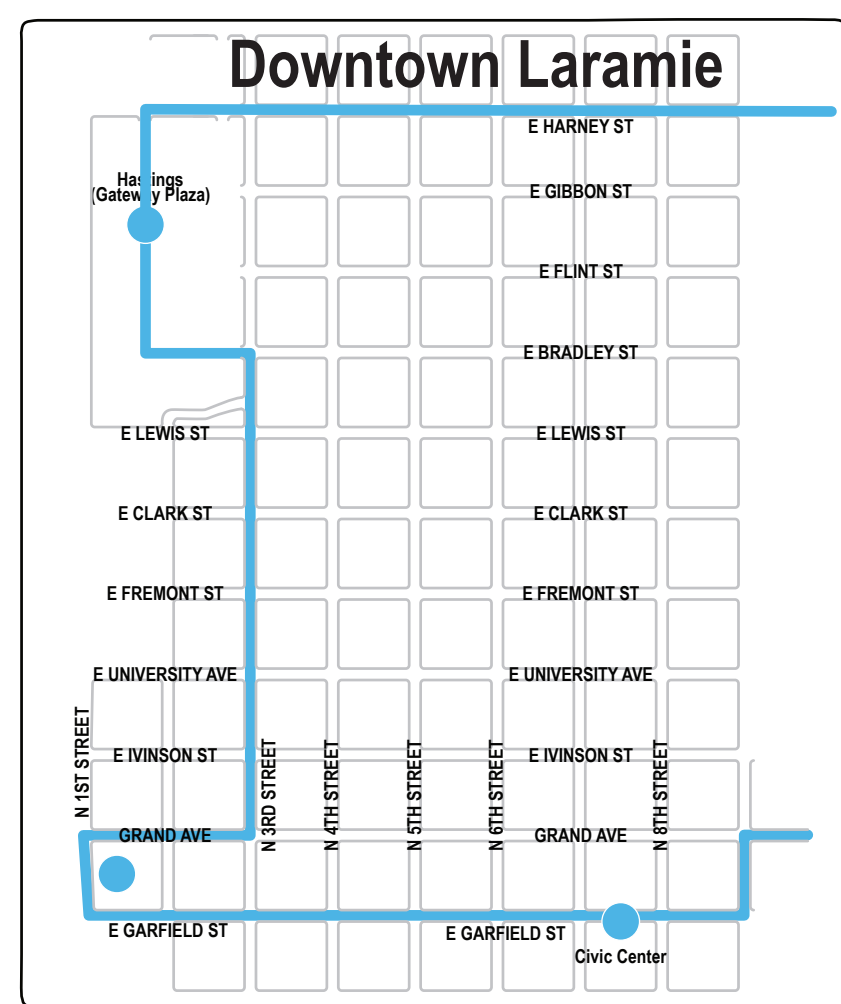

UW TRANSIT SYSTEM

Where's my bus?
Track the UW buses in real time with **TransLoc**
Transit Visualizing Systems
uwyo.transloc.com

- Union Express Route
- South Express Route
- Campus Commuter Route
- LaramieLink Route
- Indicates Route Stop

UNION EXPRESS	<p>EVERY 7-9 MINUTES BETWEEN 30TH & WILLETT AND THE UNION 7AM-6:30 PM (6 PM DURING SUMMER)</p>
SOUTH EXPRESS	<p>EVERY 7-9 MINUTES BETWEEN 15TH & SPRING CREEK AND THE UNION 7AM-6:30 PM (6 PM DURING SUMMER)</p>
LARAMIELINK	<p>STOP EASTBOUND & WESTBOUND 6:30 AM-6:30 PM* EVERY 40 MINUTES</p> <ol style="list-style-type: none"> Downtown (1st and Grand) Hastings (Westbound Only) Civic Center (Eastbound Only) Wyoming Union Spanish Walk Apartments/IMH Ridley's LCCC Walmart <p><small>*LaramieLink Shuttle Service ends at 6:00 p.m. during summer</small></p>
LARAMIELINK DIAL-A-RIDE	<p>On-Call: Monday – Friday: 6:30 PM – 6:00 AM Saturday – Sunday: 24 hours/day Call 307-766-7433 (RIDE)</p>

CAMPUS COMMUTER

EASTBOUND SHUTTLE runs from 6:30 AM - 6:30 PM* every 10 minutes

- Classroom Building
- STEM
- Wyo/McWhinnie Halls
- Wyoming Union
- South Express Lot (after 6 PM only)
- Residence Halls/IT
- 22nd & Arrowhead (Gateway Center/UW Plaza)
- East Express Lot

WESTBOUND SHUTTLE runs from 6:30 AM - 6:30 PM* every 10 minutes

- East Express Lot
- Gateway Center/UW Plaza
- Residence Halls/IT
- Wyoming Union
- Classroom Bldg
- STEM (drop-off only)

*Campus Commuter Shuttle Service ends at 6:00 p.m. during summer