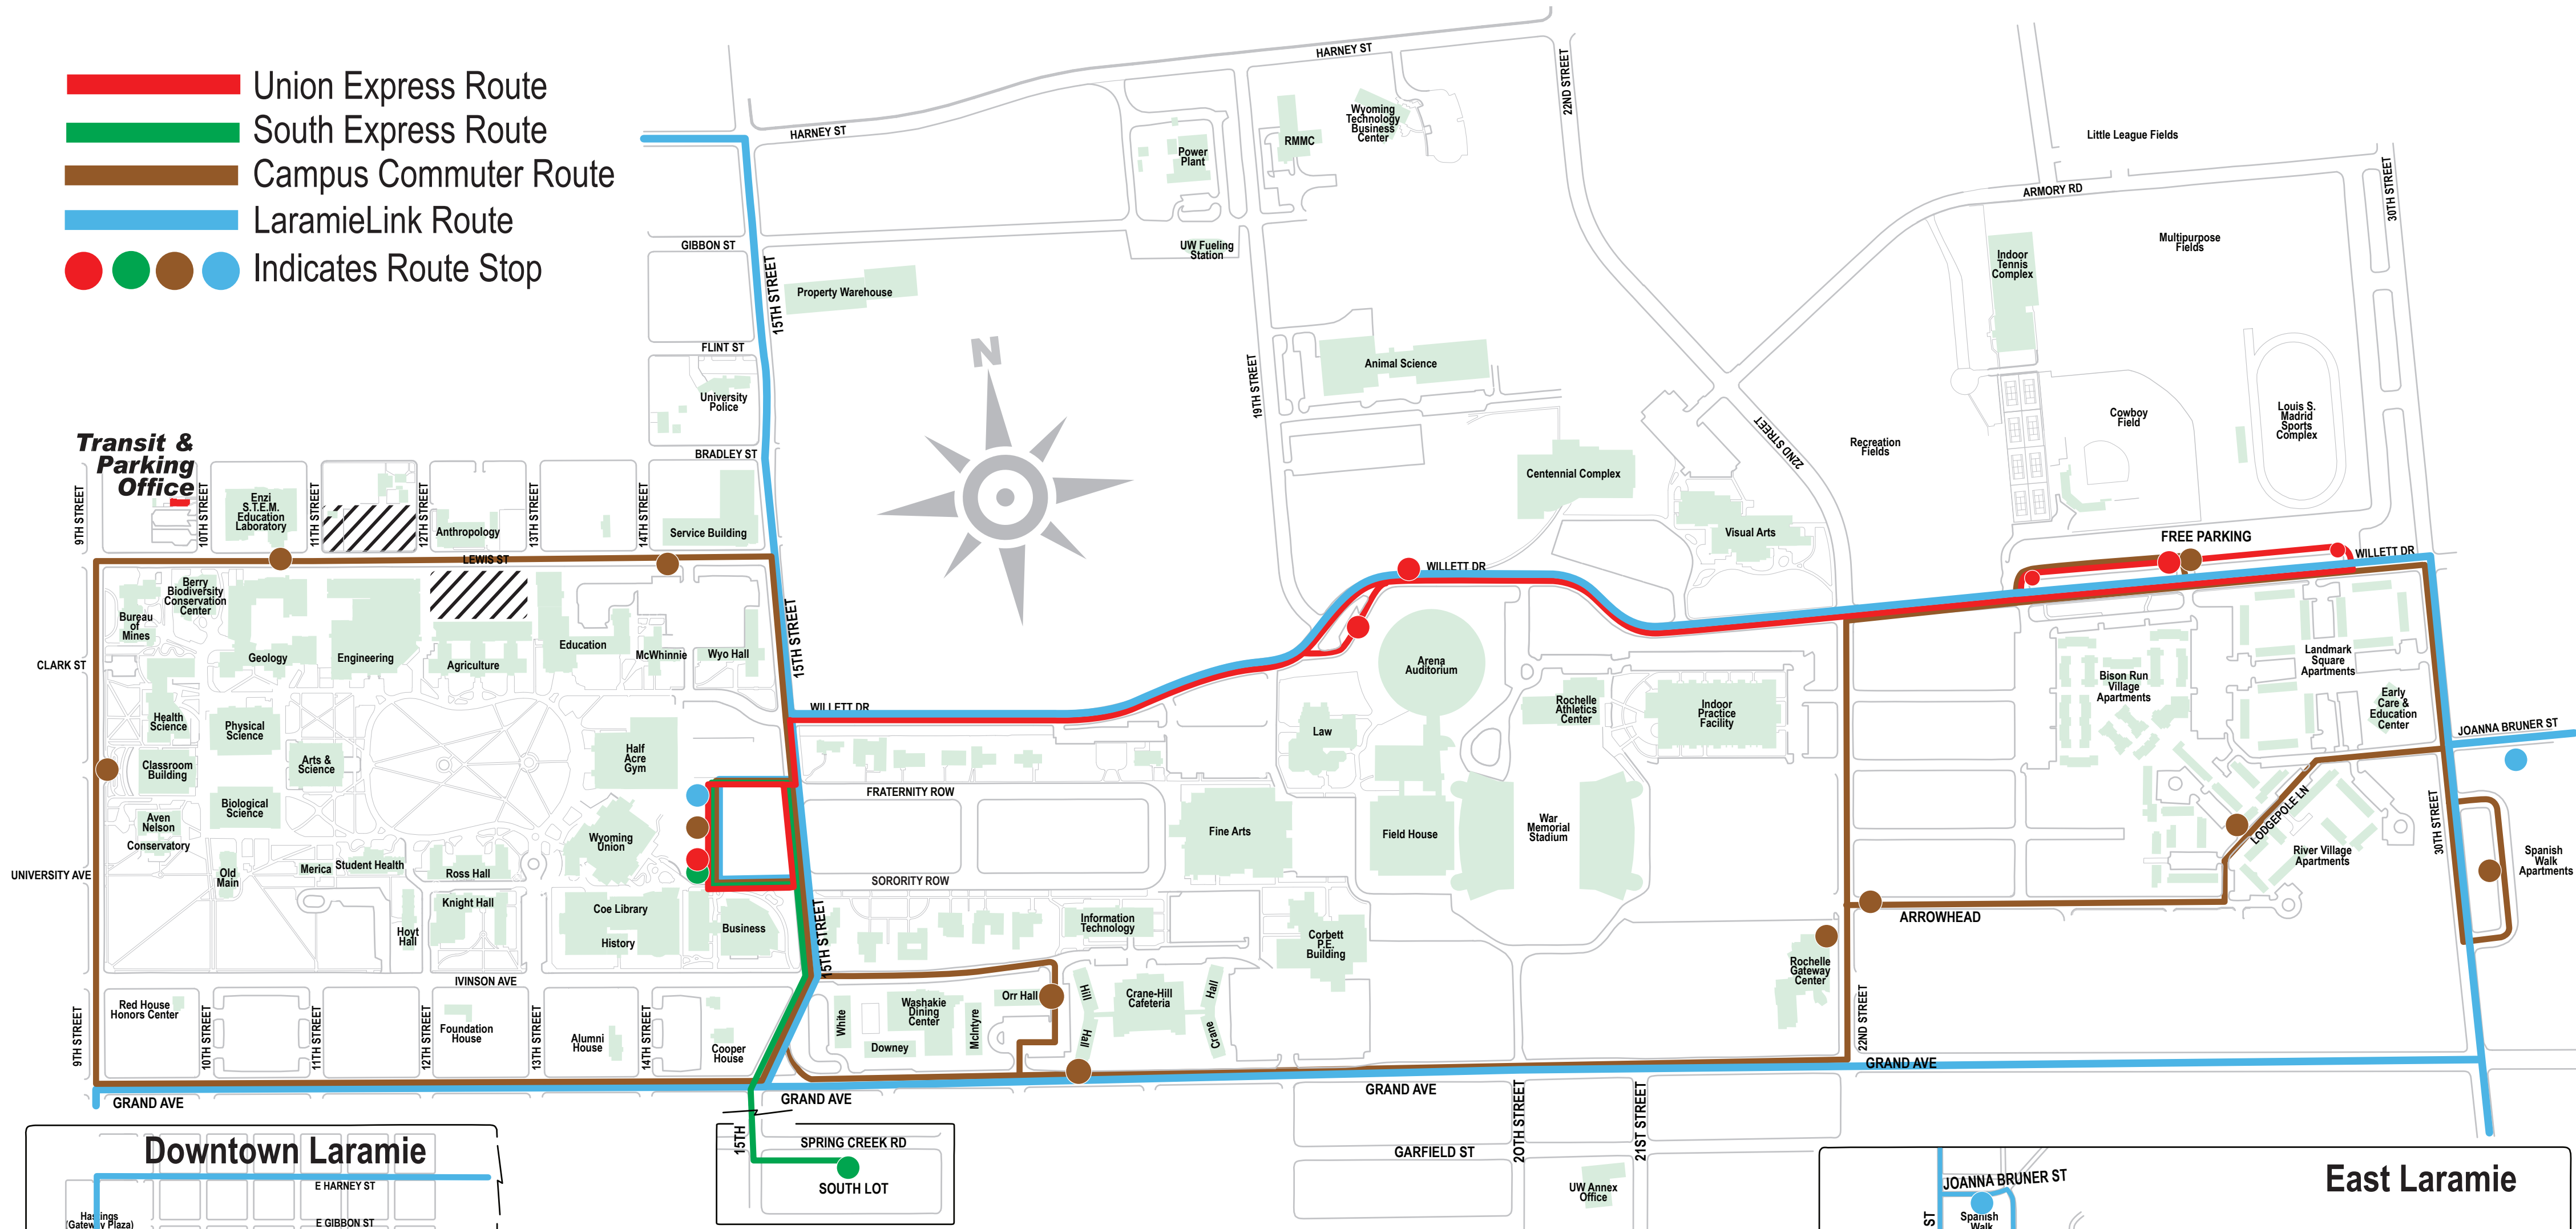

UW TRANSIT SYSTEM

Where's my bus?
Track the UW buses in real time with **TransLoc**
Transit Visualizing Systems
uwyo.transloc.com

- Union Express Route
- South Express Route
- Campus Commuter Route
- LaramieLink Route
- Indicates Route Stop

UNION EXPRESS	<p>EVERY 7-9 MINUTES BETWEEN 30TH & WILLETT AND THE UNION 7AM-6:30 PM (6 PM DURING SUMMER)</p>
SOUTH EXPRESS	<p>EVERY 7-9 MINUTES BETWEEN 15TH & SPRING CREEK AND THE UNION 7AM-6:30 PM (6 PM DURING SUMMER)</p>
LARAMIELINK	<p>STOP EASTBOUND & WESTBOUND 6:30 AM-6:30 PM* EVERY 40 MINUTES</p> <ol style="list-style-type: none"> Downtown (1st and Grand) Hastings (Westbound Only) Civic Center (Eastbound Only) Wyoming Union Spanish Walk Apartments/IMH Ridley's LCCC Walmart <p><small>*LaramieLink Shuttle Service ends at 6:00 p.m. during summer</small></p>
LARAMIELINK DIAL-A-RIDE	<p>On-Call: Monday – Friday: 6:30 PM – 6:00 AM Saturday – Sunday: 24 hours/day Call 307-766-7433 (RIDE)</p>

CAMPUS COMMUTER

EASTBOUND SHUTTLE runs from 6:30 AM - 6:30 PM* every 10 minutes

- Classroom Building
- STEM
- Wyo/McWhinnie Halls
- Wyoming Union
- South Express Lot (after 6 PM only)
- Residence Halls/IT
- 22nd & Arrowhead (Gateway Center/UW Plaza)
- East Express Lot

WESTBOUND SHUTTLE runs from 6:30 AM - 6:30 PM* every 10 minutes

- East Express Lot
- Gateway Center/UW Plaza
- Residence Halls/IT
- Wyoming Union
- Classroom Bldg
- STEM (drop-off only)

*Campus Commuter Shuttle Service ends at 6:00 p.m. during summer