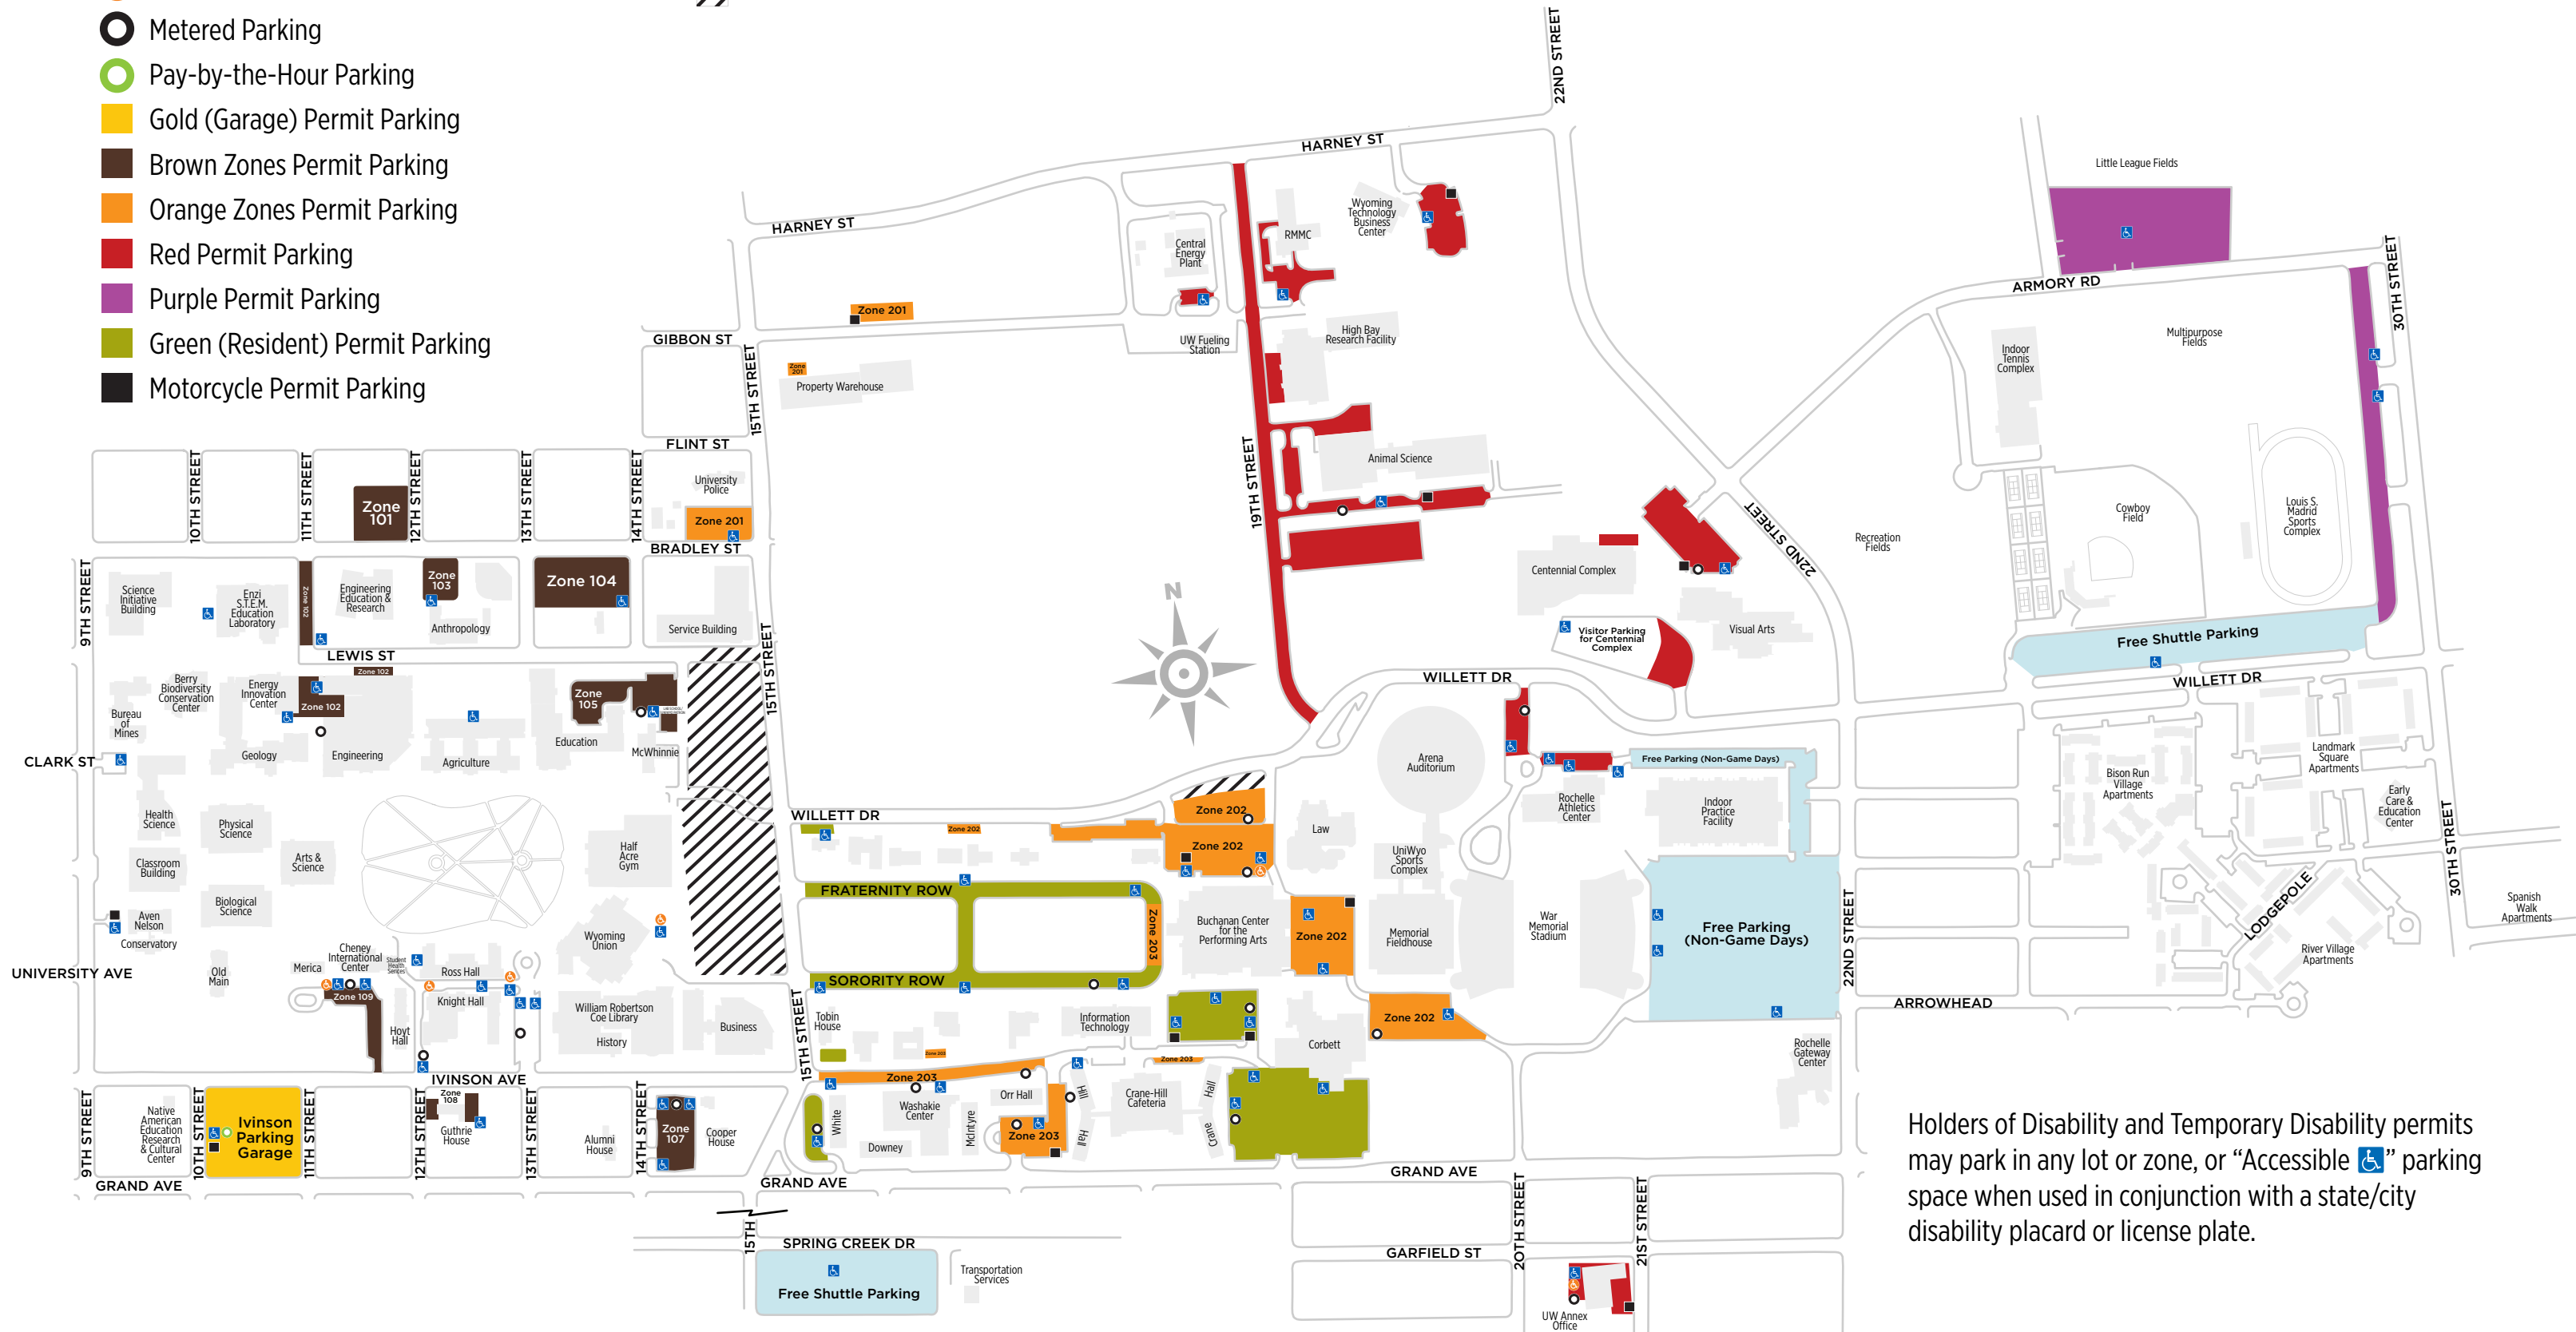

# UW PERMIT PARKING LOCATIONS

-  Parking Areas for Individuals with Disabilities
-  Metered Parking for Individuals with Disabilities
-  Metered Parking
-  Pay-by-the-Hour Parking
-  Gold (Garage) Permit Parking
-  Brown Zones Permit Parking
-  Orange Zones Permit Parking
-  Red Permit Parking
-  Purple Permit Parking
-  Green (Resident) Permit Parking
-  Motorcycle Permit Parking
-  Free Parking (no overnight parking)
-  Construction Area

Holders of Disability and Temporary Disability permits may park in any lot or zone, or "Accessible  parking space when used in conjunction with a state/city disability placard or license plate.