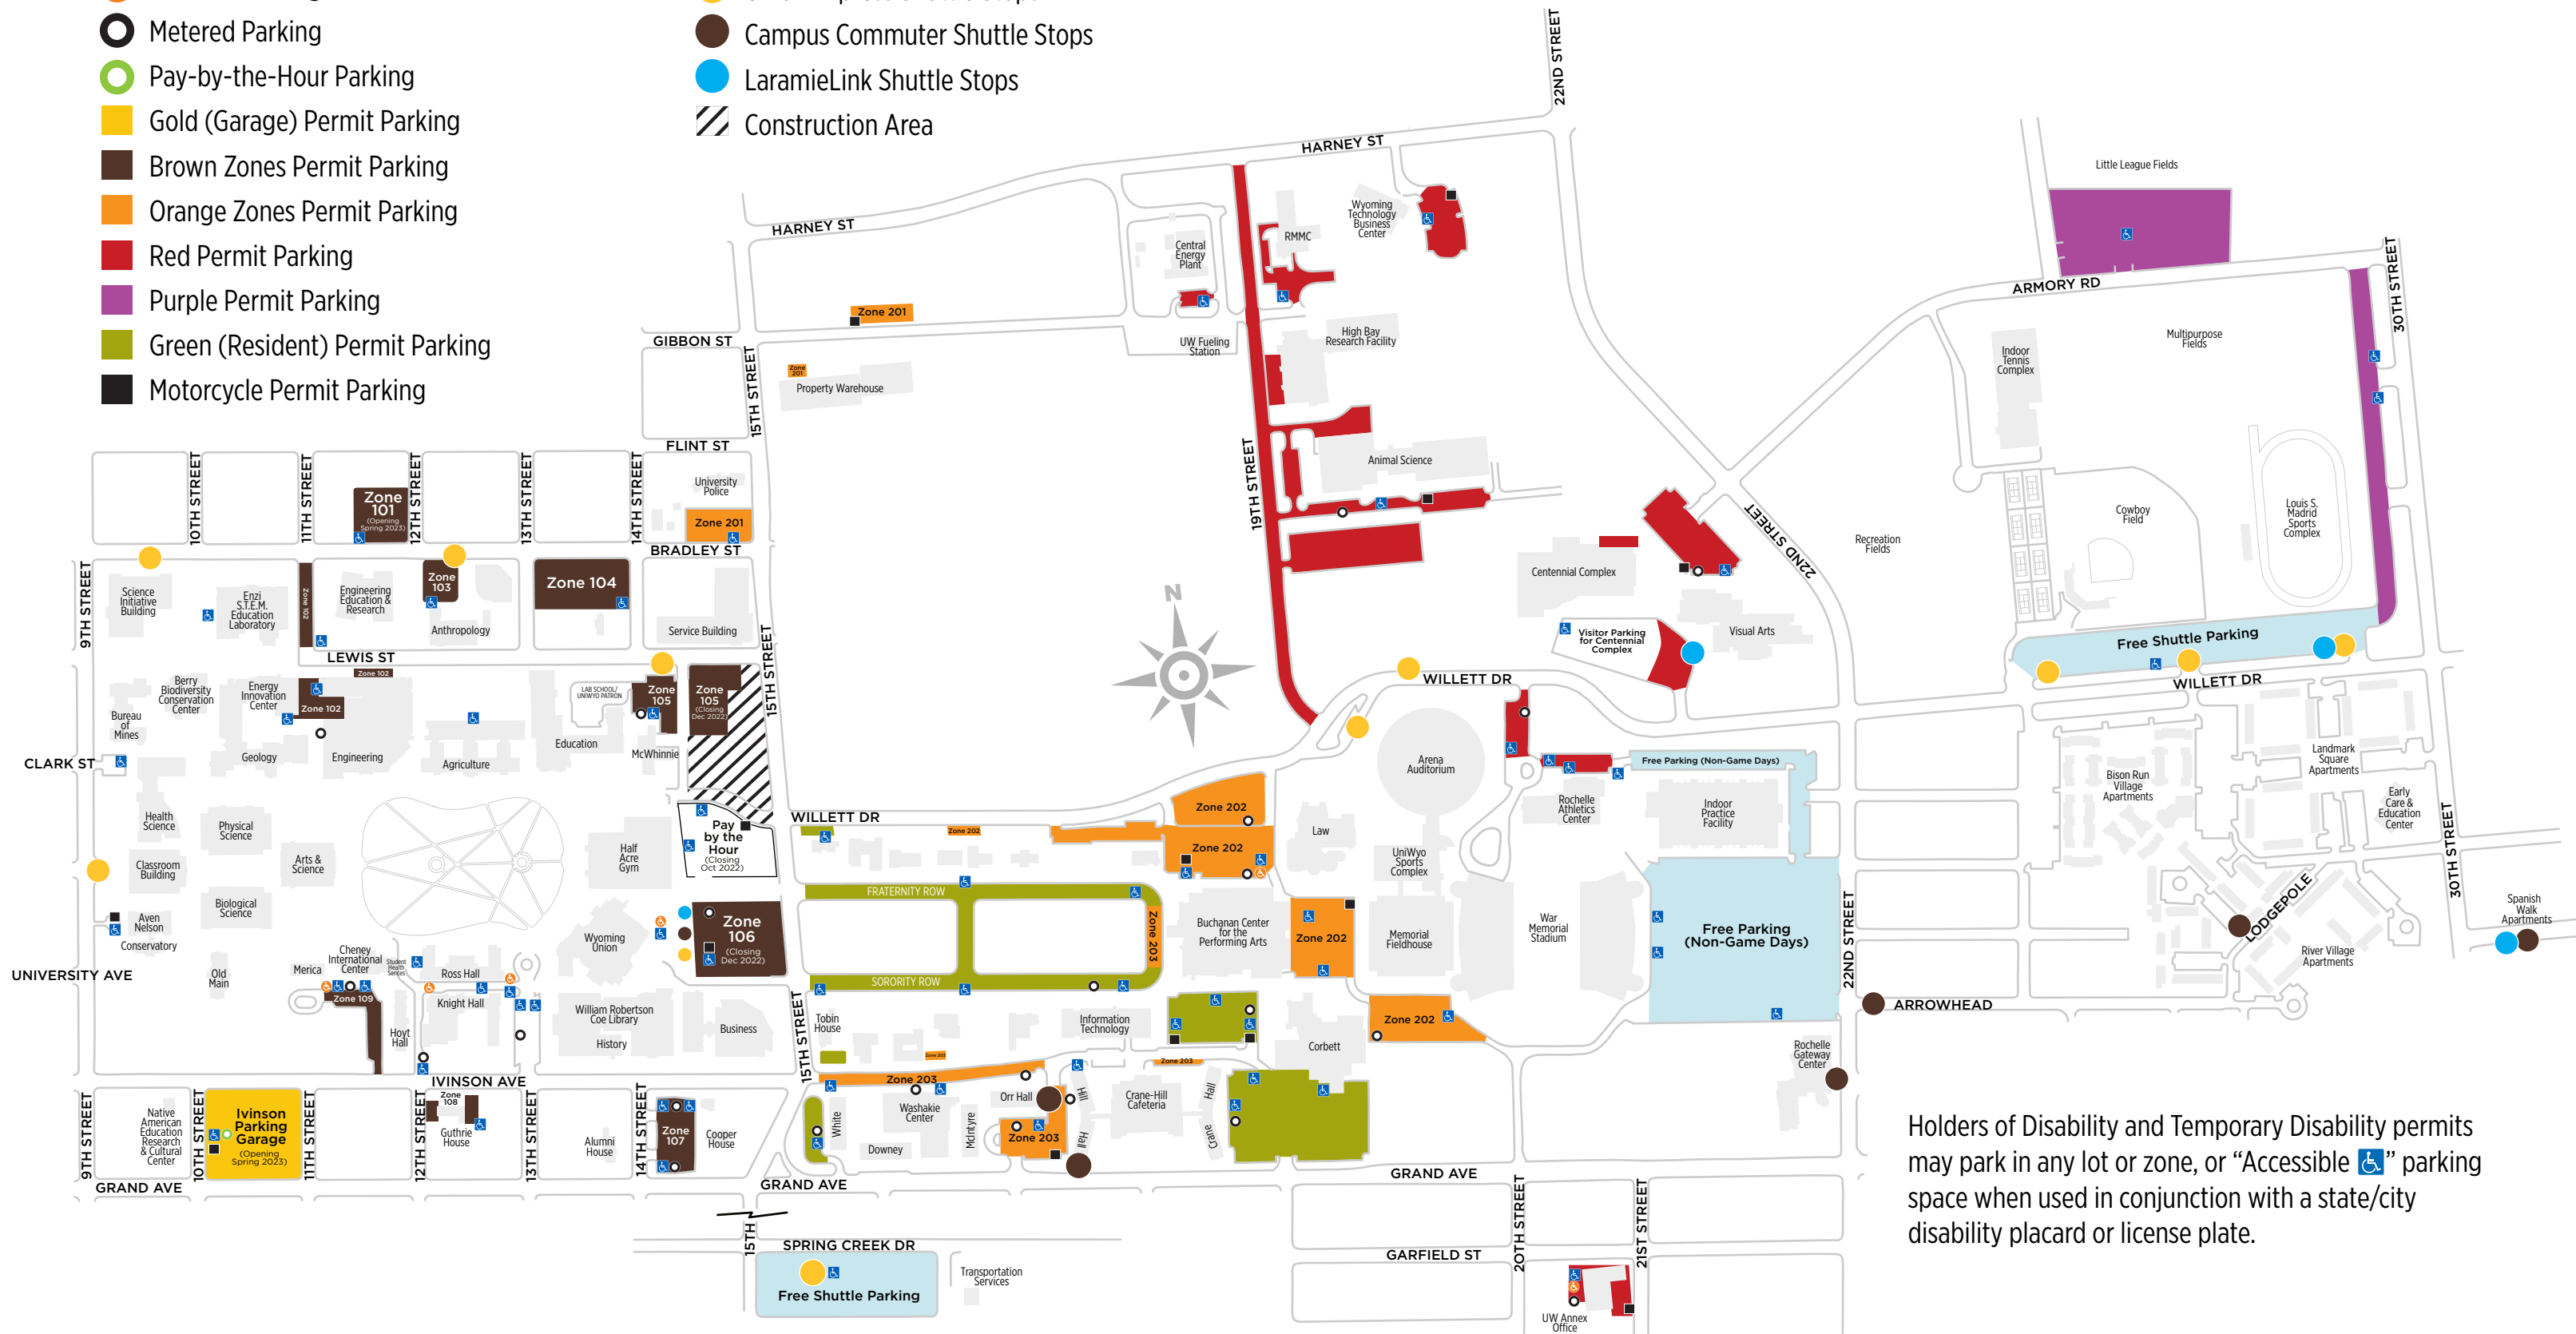

UW PERMIT PARKING LOCATIONS

-  Parking Areas for Individuals with Disabilities
-  Metered Parking for Individuals with Disabilities
-  Metered Parking
-  Pay-by-the-Hour Parking
-  Gold (Garage) Permit Parking
-  Brown Zones Permit Parking
-  Orange Zones Permit Parking
-  Red Permit Parking
-  Purple Permit Parking
-  Green (Resident) Permit Parking
-  Motorcycle Permit Parking
-  Free Parking (no overnight parking)
-  Union Express Shuttle Stops
-  Campus Commuter Shuttle Stops
-  LaramieLink Shuttle Stops
-  Construction Area

Holders of Disability and Temporary Disability permits may park in any lot or zone, or "Accessible  " parking space when used in conjunction with a state/city disability placard or license plate.