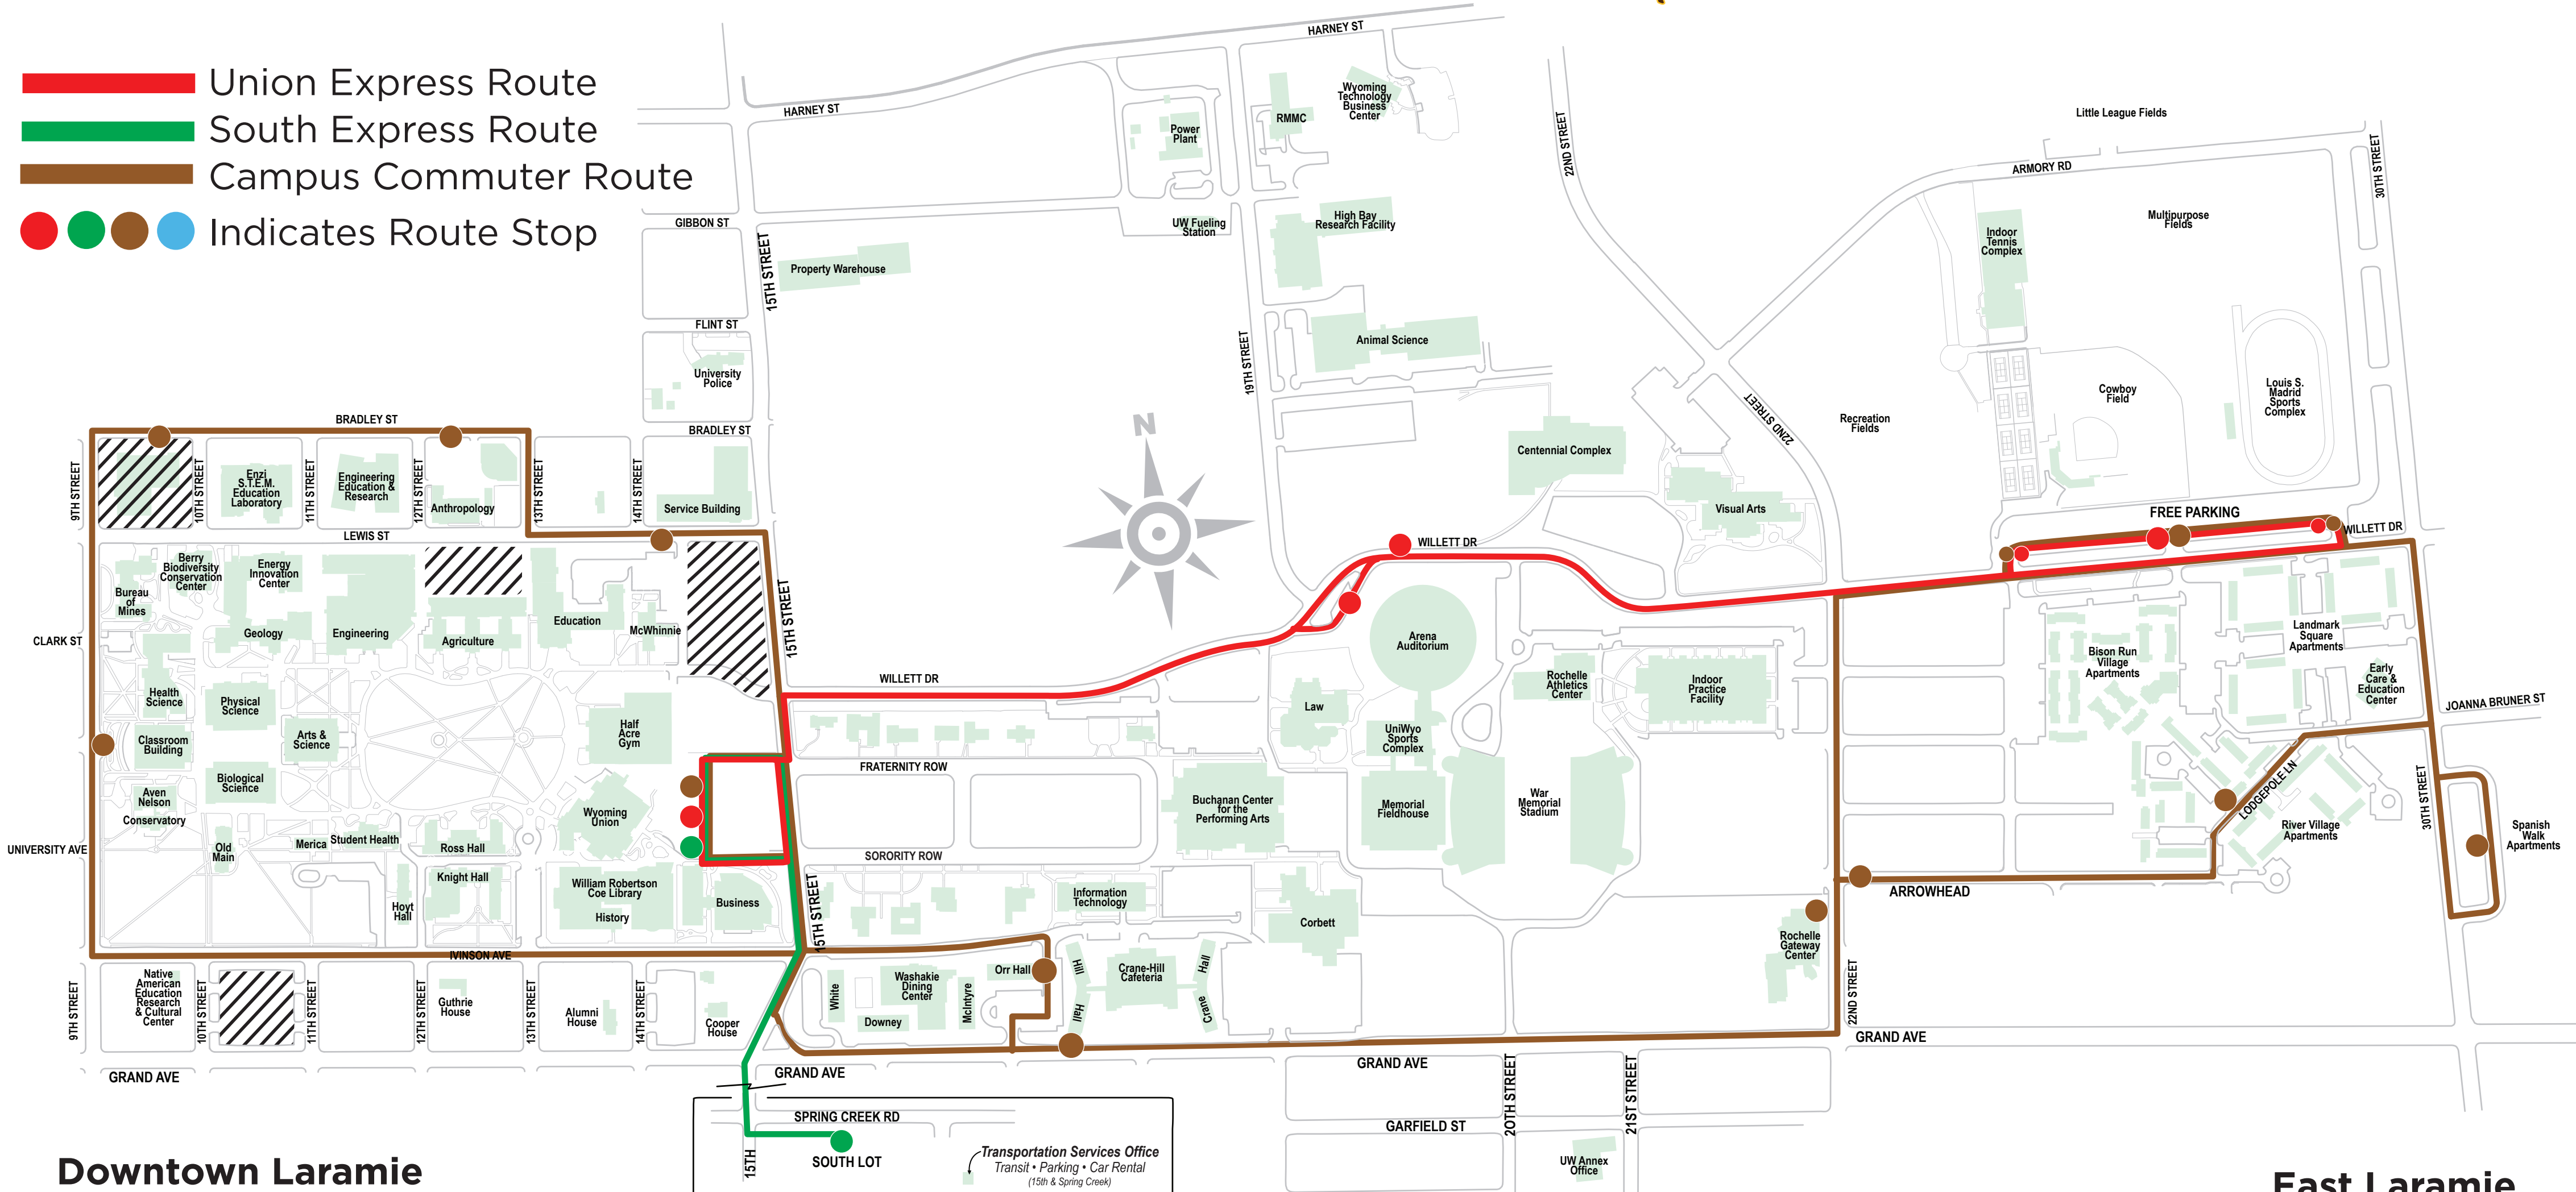

UW TRANSIT SYSTEM

Where's my bus?
Track the UW buses in real time with **TransLōc**
uwyo.transloc.com

- Union Express Route
- South Express Route
- Campus Commuter Route
- Indicates Route Stop

Downtown Laramie

UNION EXPRESS
EVERY 6-8 MINUTES
BETWEEN 30TH & WILLETT AND THE UNION
Academic Year: M-F: 7 AM - 6:30 PM
Summer: M-F: 7 AM-6:00 PM

SOUTH EXPRESS
EVERY 6-8 MINUTES
BETWEEN 15TH & SPRING CREEK AND THE UNION
Academic Year: M-F: 7 AM - 6:30 PM
Summer: M-F: 7 AM-6:00 PM

CAMPUS COMMUTER

EASTBOUND SHUTTLE runs from
Academic Year: M-F: 6:30 AM - 6:30 PM every 20 minutes
Summer: M-F: 6:30 AM - 6:00 PM every 30 minutes
1. Classroom Building 2. Science Initiative
3. Anthropology 4. McWhinnie Hall
5. Wyoming Union 6. Residence Halls/IT
7. 22nd & Arrowhead (Gateway Center/ UW Plaza)
8. Lodgepole & Sundance 9. Spanish Walk
10. East Express Lot

WESTBOUND SHUTTLE runs from
Academic Year: M-F: 6:30 AM - 6:30 PM every 20 minutes
Summer: M-F: 6:30 AM - 6:00 PM every 30 minutes
1. East Express Lot 2. Gateway Center/UW Plaza
3. Residence Halls/IT 4. Wyoming Union
5. Classroom Bldg.