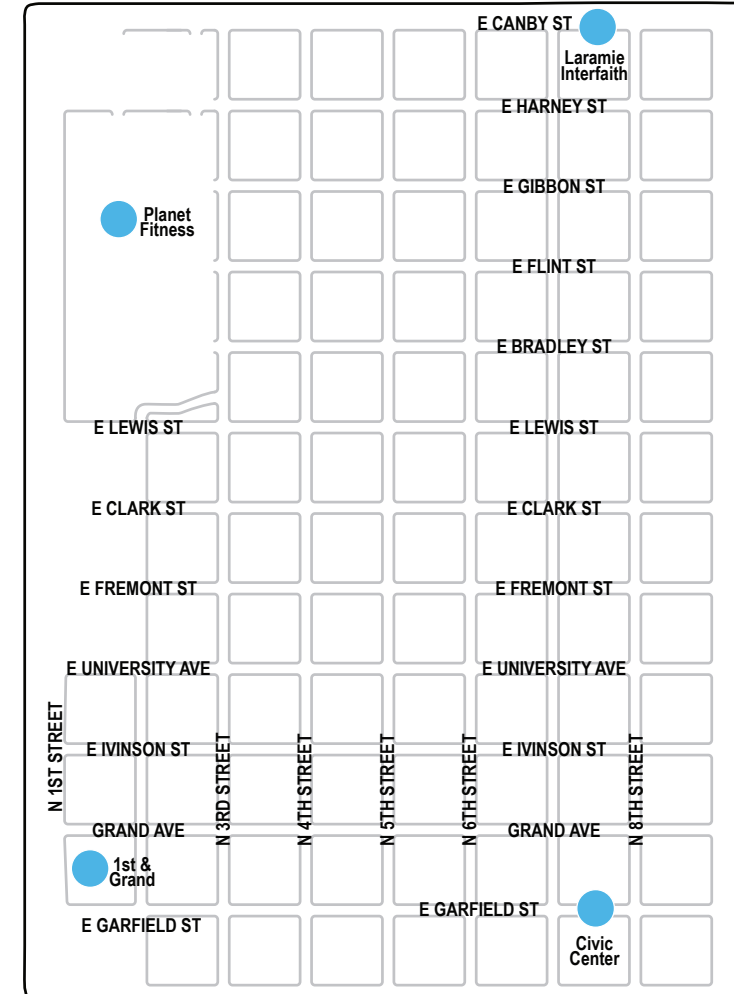

UW TRANSIT SYSTEM

Where's my bus?
Track the UW buses in real time with **TransLōc**
uwyo.transloc.com

- Union Express Route
- South Express Route
- Campus Commuter Route
- Indicates Route Stop

Downtown Laramie

UNION EXPRESS
EVERY 6-8 MINUTES
BETWEEN 30TH & WILLETT AND THE UNION
Academic Year: M-F: 7 AM - 6:30 PM
Summer: M-F: 7 AM-6:00 PM

SOUTH EXPRESS
EVERY 6-8 MINUTES
BETWEEN 15TH & SPRING CREEK AND THE UNION
Academic Year: M-F: 7 AM - 6:30 PM
Summer: M-F: 7 AM-6:00 PM

WESTBOUND SHUTTLE runs from
Academic Year: M-F: 6:30 AM - 6:30 PM every 20 minutes
Summer: M-F: 6:30 AM - 6:00 PM every 30 minutes
1. East Express Lot 2. Gateway Center/UW Plaza
3. Residence Halls/IT 4. Wyoming Union
5. Classroom Bldg.

East Laramie