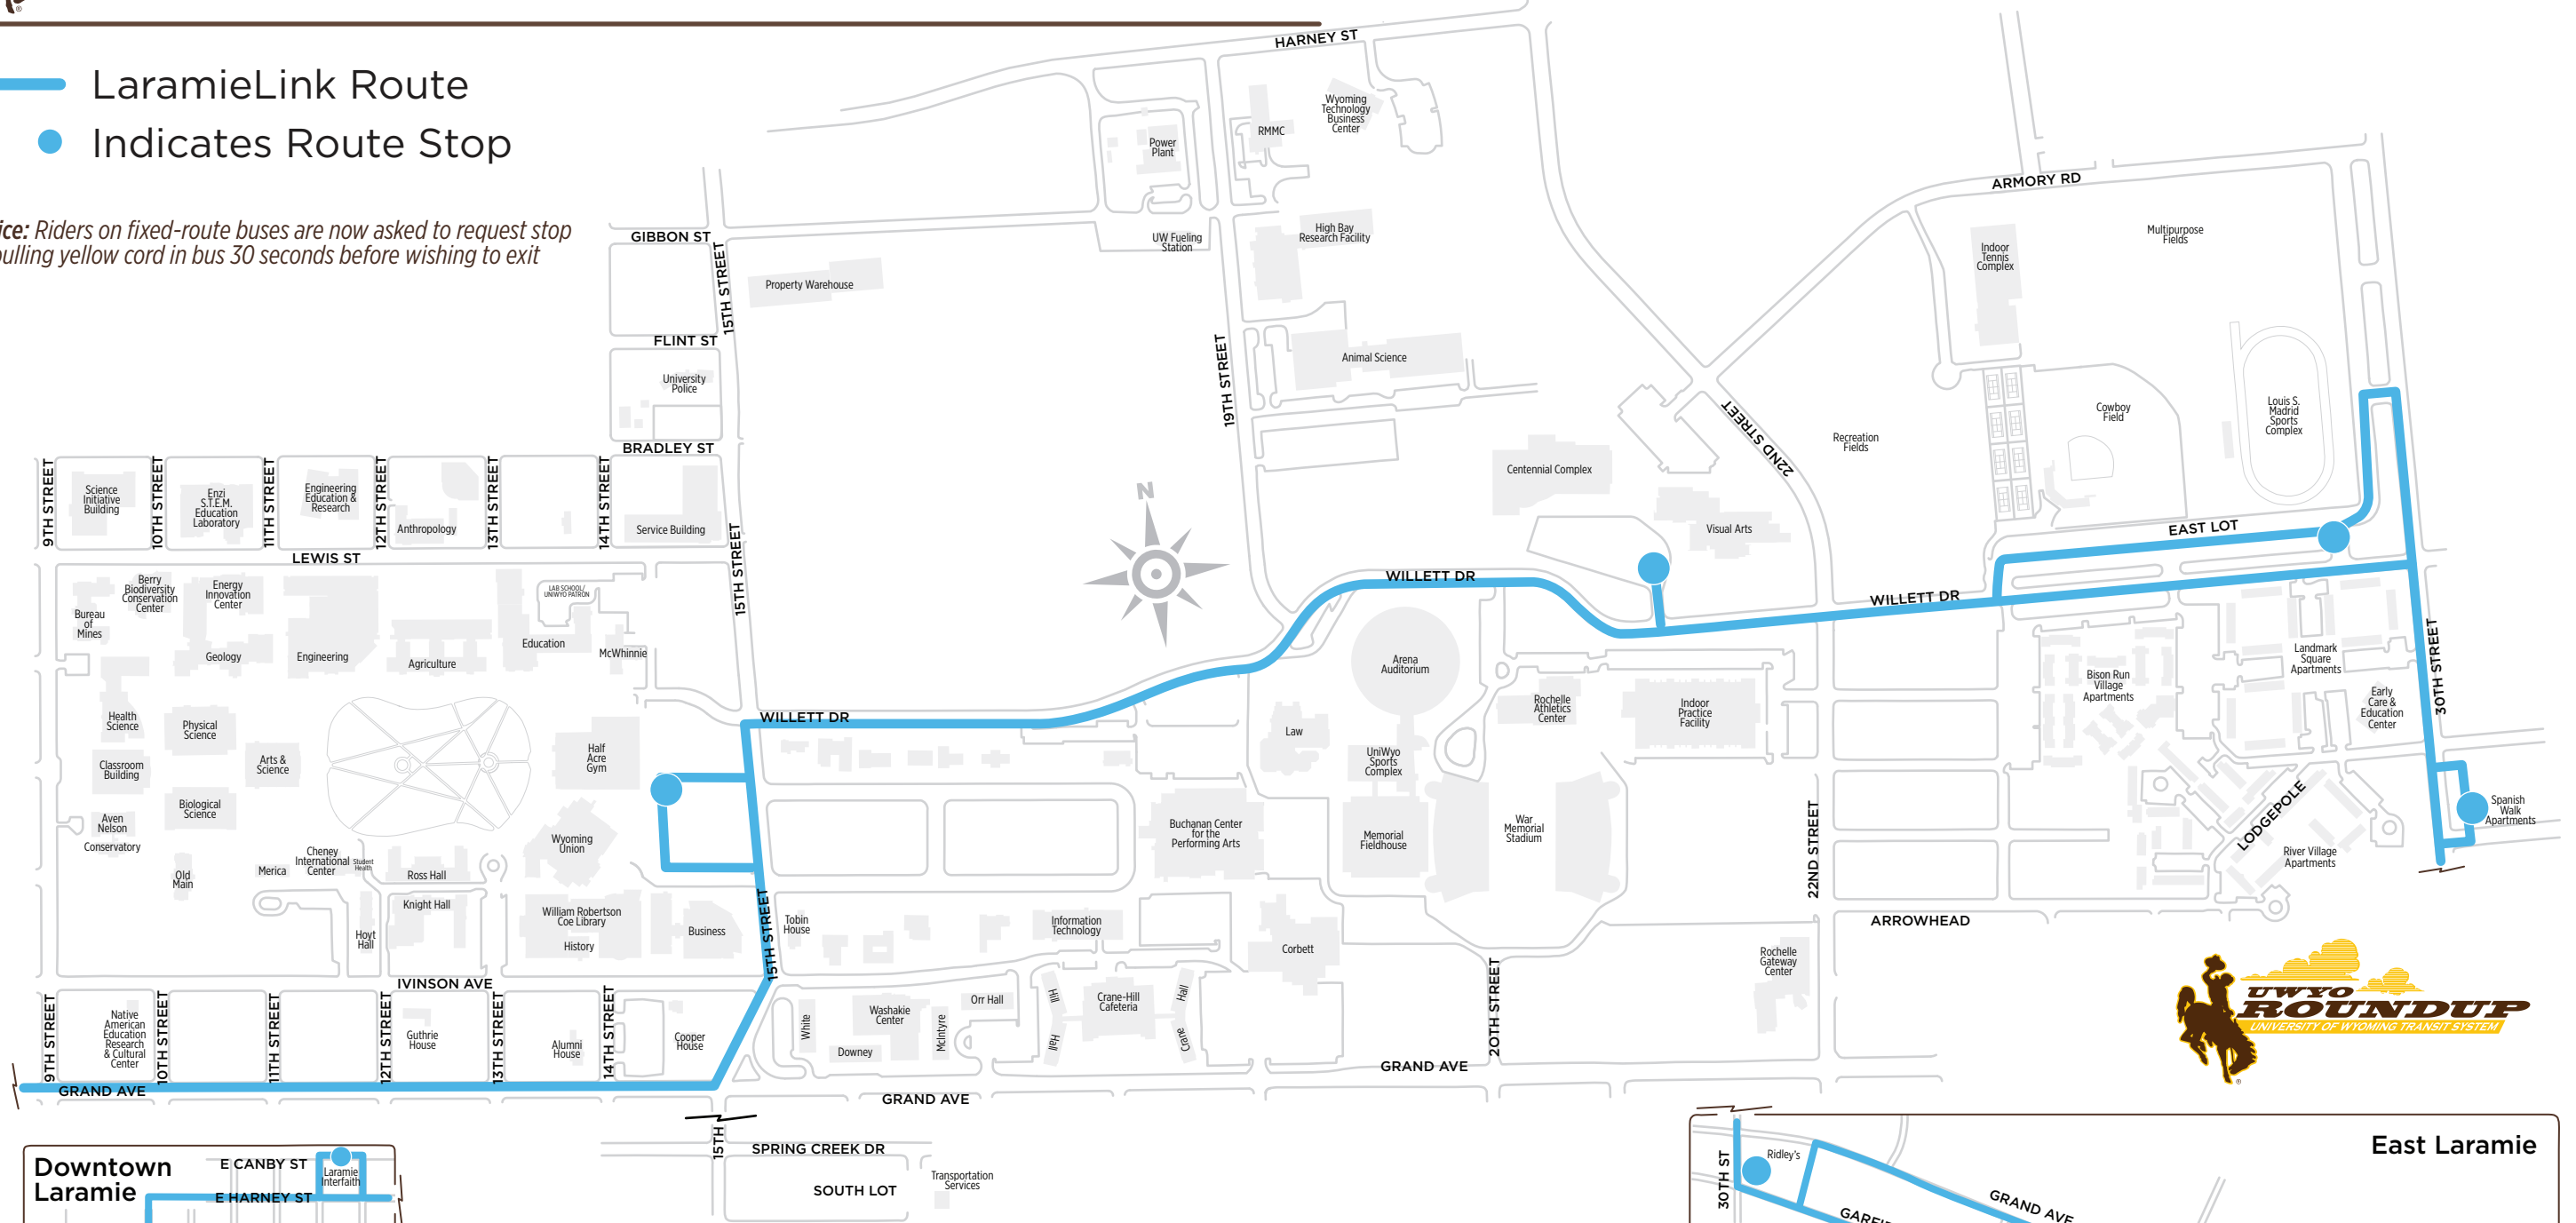

# UW TRANSIT SYSTEM

- LaramieLink Route
- Indicates Route Stop

*Notice: Riders on fixed-route buses are now asked to request stop by pulling yellow cord in bus 30 seconds before wishing to exit*

## LARAMIE LINK

**ACADEMIC YEAR: M-F: 6:30 AM - 6:30 PM | SUMMER: M-F: 7:00 AM - 6:00 PM**

**EVERY 40 MINUTES**

1. Walmart 2. LCCC 3. Ridley's  
 4. Spanish Walk 5. East Lot 6. Visual Arts 7. Union  
 8. Interfaith (westbound only) 9. Planet Fitness (westbound only)  
 10. Downtown 11. Civic Center (eastbound only)