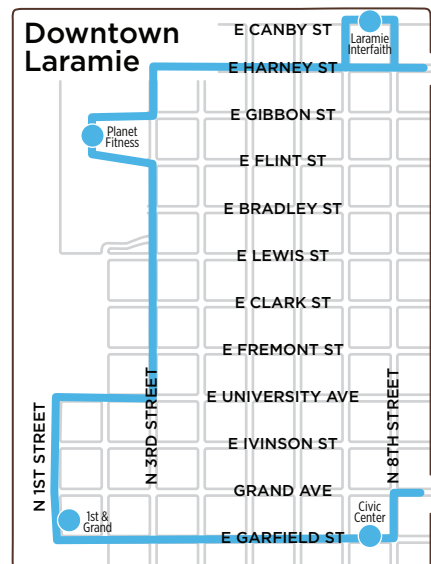

# UW TRANSIT SYSTEM

- LaramieLink Route
- Indicates Route Stop

*Notice: Riders on fixed-route buses are now asked to request stop by pulling yellow cord in bus 30 seconds before wishing to exit*

## LARAMIE LINK

**ACADEMIC YEAR: M-F: 6:30 AM - 6:30 PM | SUMMER: M-F: 7:00 AM - 6:00 PM**

**EVERY 40 MINUTES**

1. Walmart 2. LCCC 3. Ridley's  
 4. Spanish Walk 5. East Lot 6. Visual Arts 7. Union  
 8. Interfaith (westbound only) 9. Planet Fitness (westbound only)  
 10. Downtown 11. Civic Center (eastbound only)