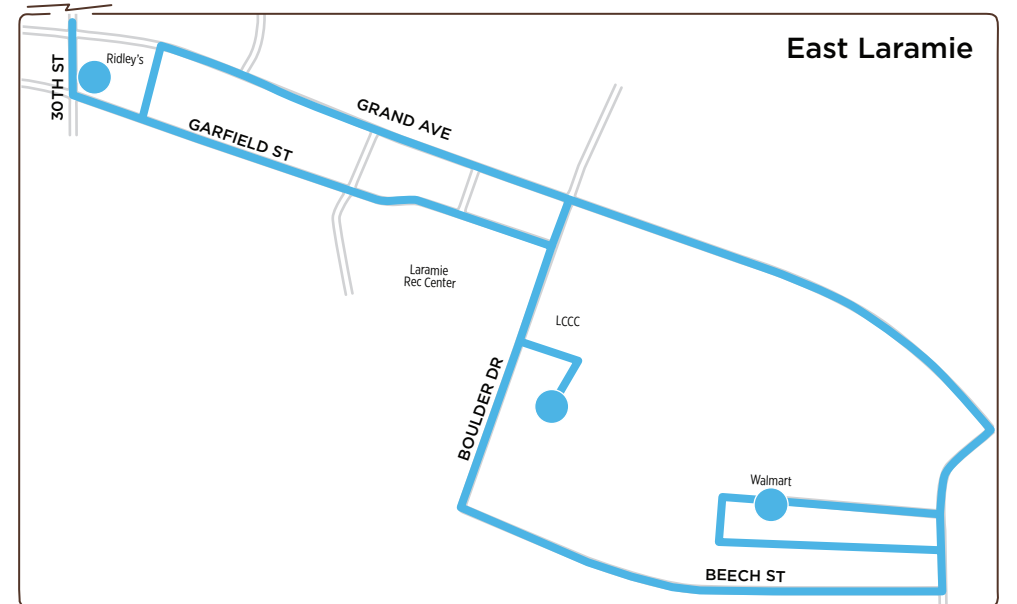

# UW TRANSIT SYSTEM

- LaramieLink Route
- Indicates Route Stop

*Notice: Riders on fixed-route buses are now asked to request stop by pulling yellow cord in bus 30 seconds before wishing to exit*

## LARAMIE LINK

**ACADEMIC YEAR: M-F: 6:30 AM - 6:30 PM | SUMMER: M-F: 7:00 AM - 6:00 PM**

**EVERY 40 MINUTES**

1. Walmart 2. LCCC 3. Ridley's  
 4. Spanish Walk 5. East Lot 6. Visual Arts 7. Union  
 8. Interfaith (westbound only) 9. Planet Fitness (westbound only)  
 10. Downtown 11. Civic Center (eastbound only)