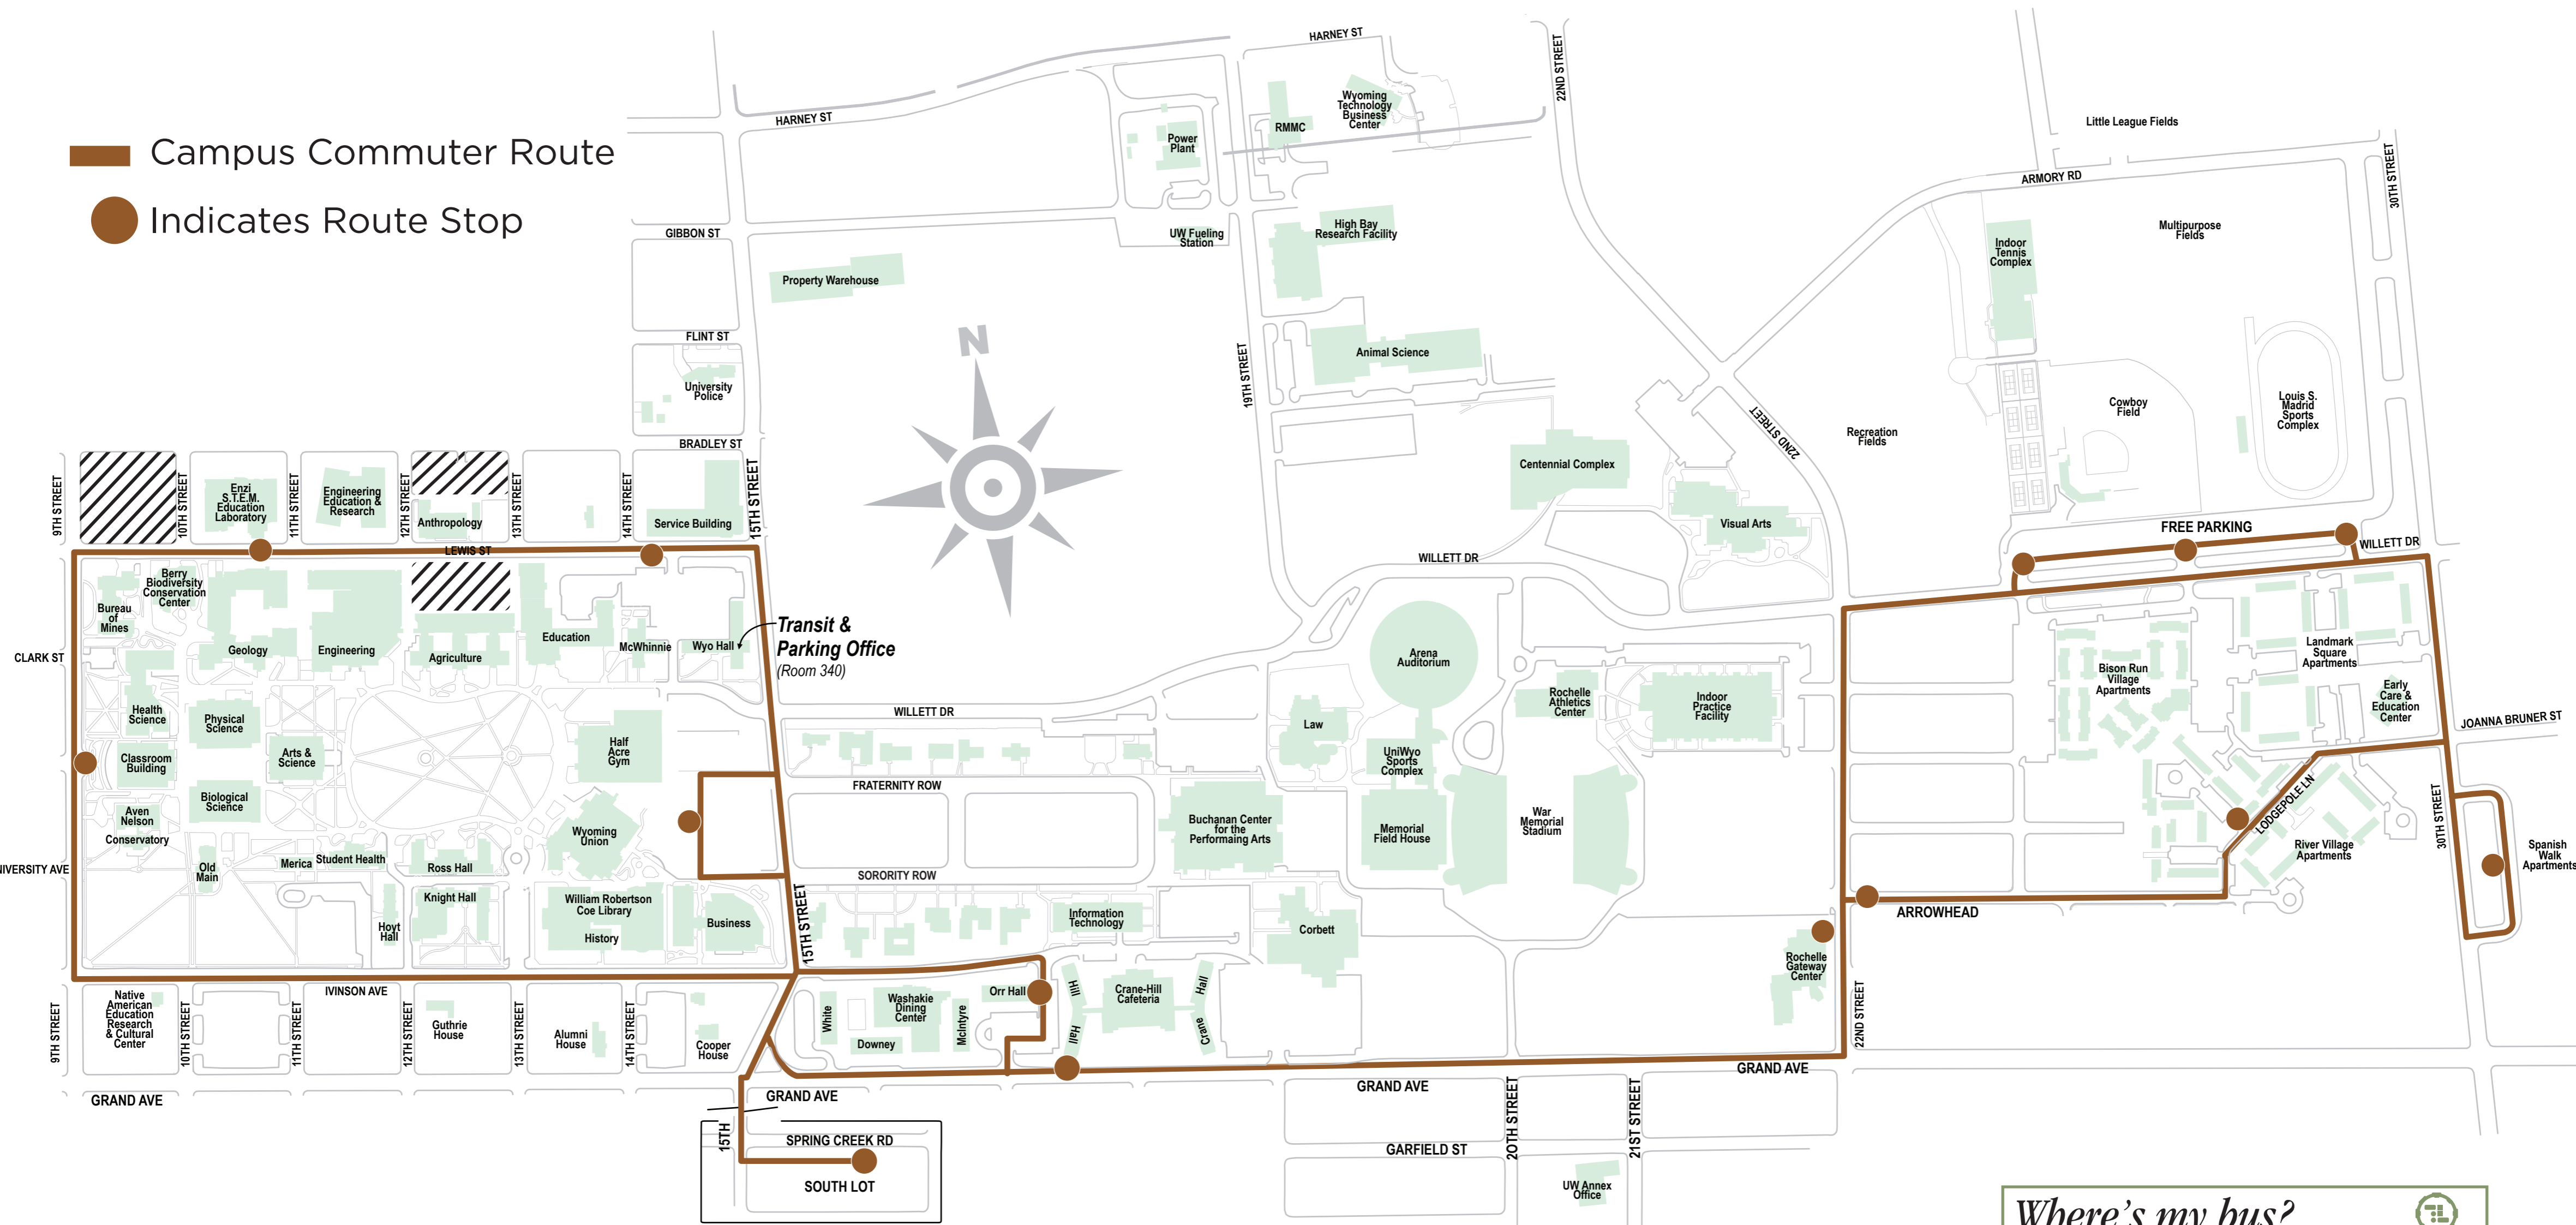

UW CAMPUS COMMUTER BUS ROUTE

 Campus Commuter Route
 Indicates Route Stop

CAMPUS COMMUTER

EASTBOUND SHUTTLE runs from
Academic Year: 6:30 AM - 6:30 PM every 10 minutes
Summer: 6:30 AM - 6:00 PM every 30 minutes

1. Classroom Building
2. STEM
3. Wyo/McWhinnie Halls
4. Wyoming Union
5. South Express Lot (after 6 PM only)
6. Residence Halls/IT
7. 22nd & Arrowhead (Gateway Center/UW Plaza)
8. East Express Lot

WESTBOUND SHUTTLE runs from
Academic Year: 6:30 AM - 6:30 PM every 10 minutes
Summer: 6:30 AM - 6:00 PM every 30 minutes

1. East Express Lot
2. Gateway Center/UW Plaza
3. Residence Halls/IT
4. Wyoming Union
5. Classroom Bldg.
6. STEM (drop-off only)

Where's my bus? 
 Track the UW buses in real time with **TransLoc**
 Transit Visualizing Systems
uwyo.transloc.com